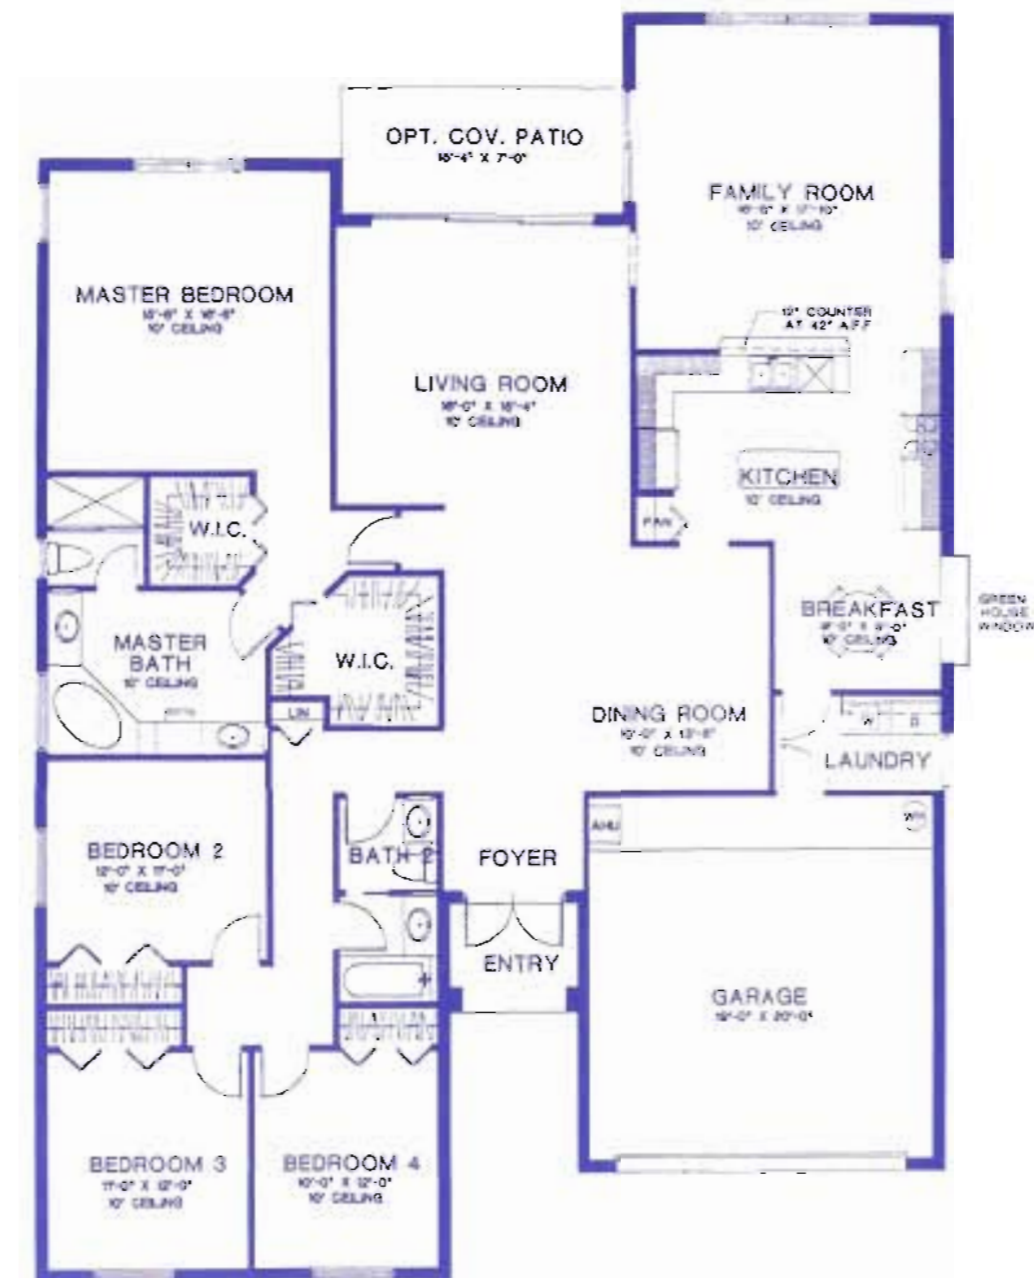

THE WINDJAMMER/2515

4 Bedroom, 2 Bath

The
WILSON
GROUP
Keller Williams Realty Partners, SW

954-818-6092

TroyWilson@kw.com

www.TheWilsonRealEstateGroup.com

ENCLAVE

AT

SILVERLAKES

THE WINDJAMMER/2515

4 Bedroom, 2 Bath

LAUNDRY TUB OPTION

FLOOR PLAN

FLOOR AREAS

A/C Square Feet	2513
Total Square Feet	3075

Please refer to brochure for Standard Feature List.

All illustrations shown in this brochure are artist's renderings.
 All dimensions shown are approximate and are subject to change without notice.
 All plans, prices, features and appliances are subject to change without notice.