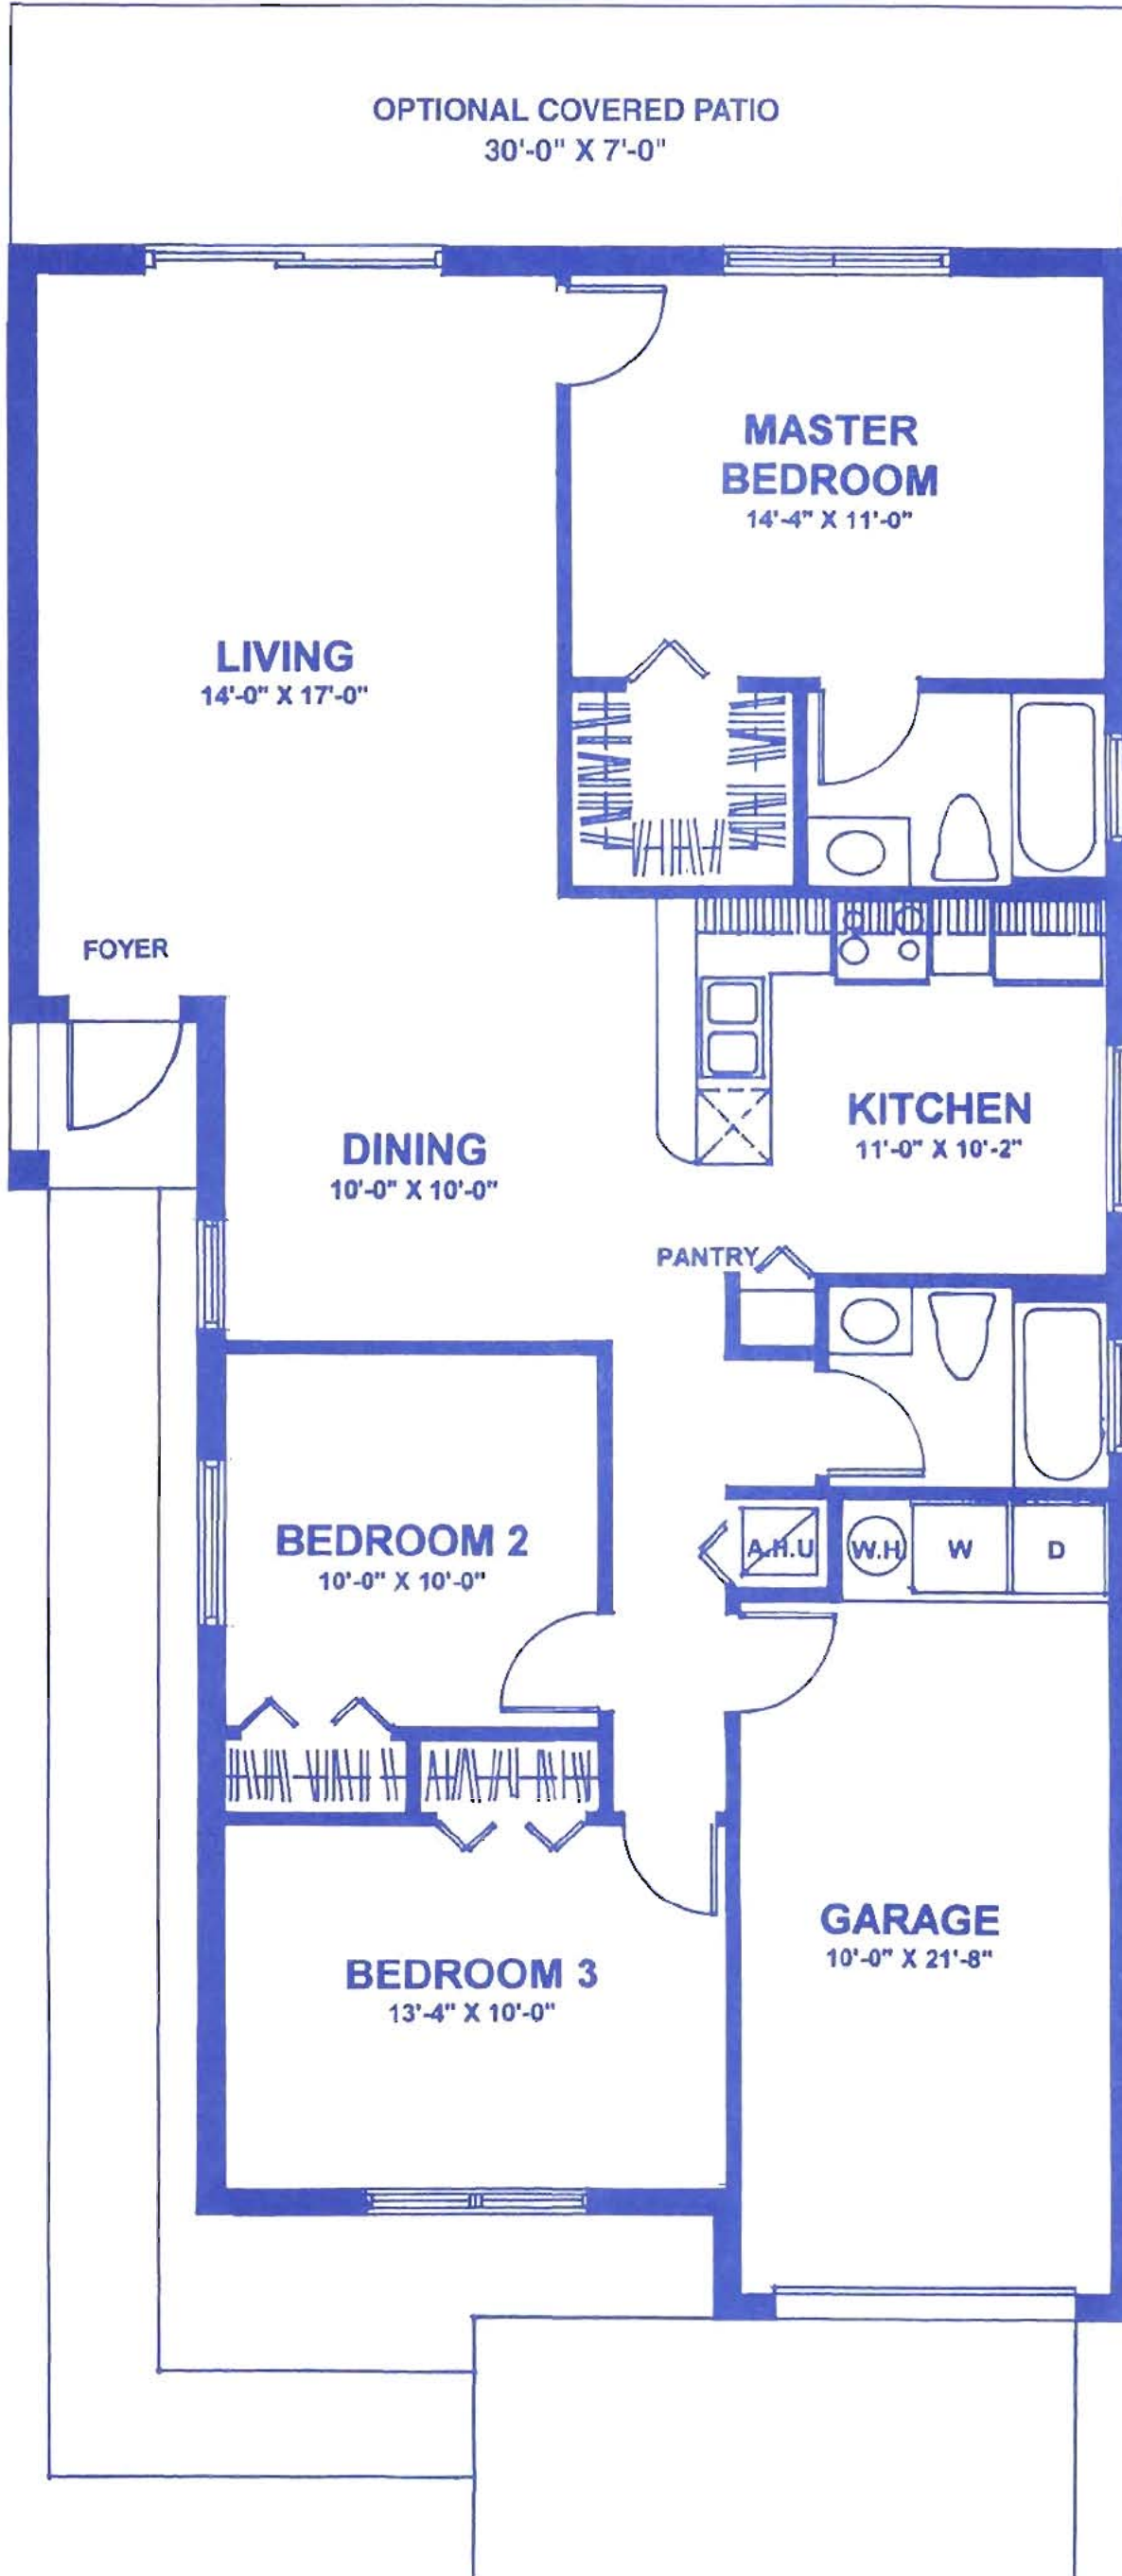

954-818-6092

TroyWilson@kw.com

www.TheWilsonRealEstateGroup.com

The Violet/9

The Violet/9

3 Bedroom, 2 Bath Home
with One Car Garage

Prices, plans, specifications, dimensions, materials, and availability subject to change without notice. Floorplans not to scale and may be reverse (mirror image) of those shown. Landscaping depicted not to scale and may vary as to maturity and number.

10/94

A/C Square Feet
Total Square Feet

1231
1473