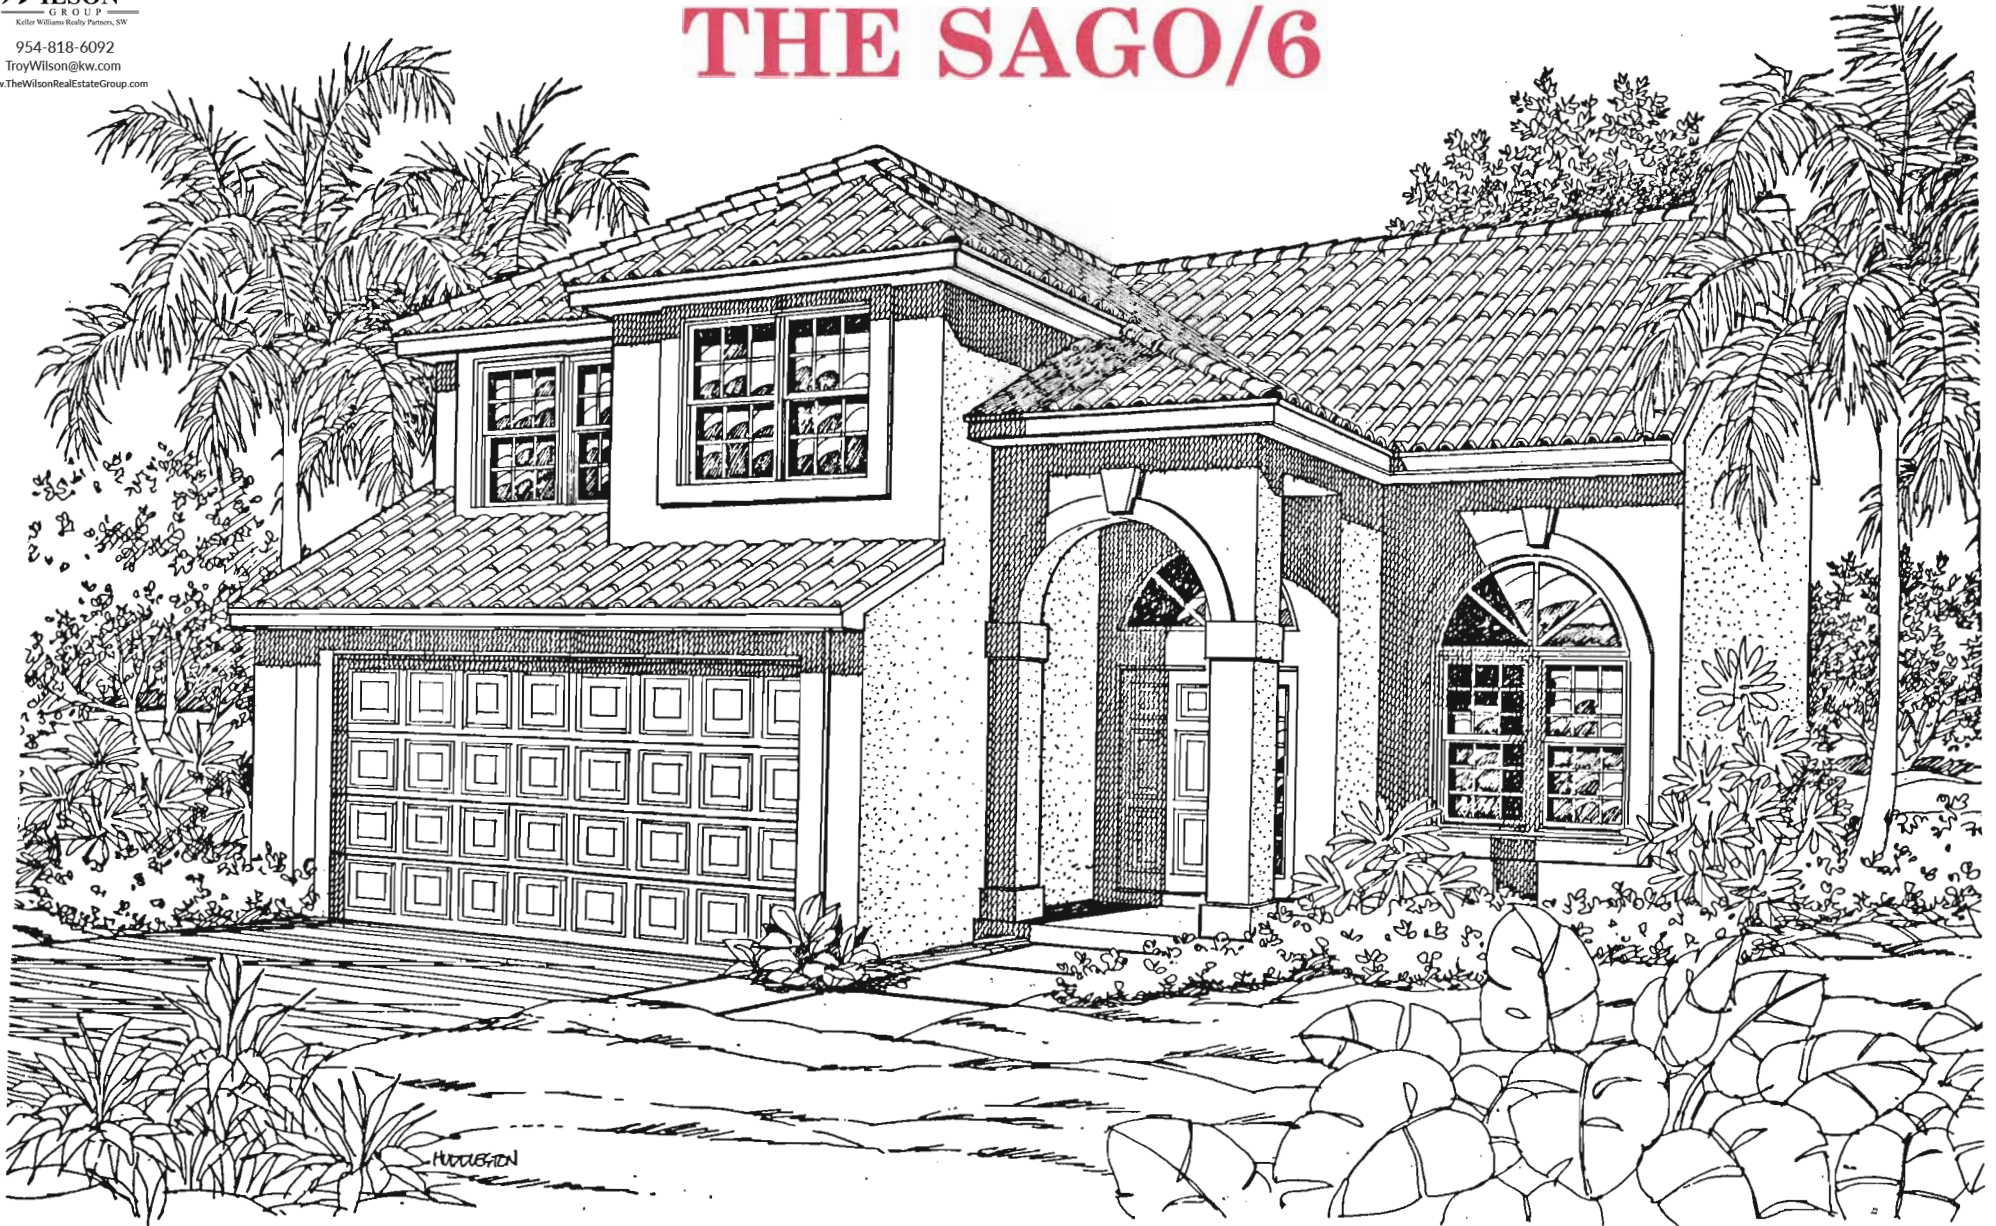

THE SAGO/6

COCONUT KEY
AT
SILVERLAKES

THE SAGO/6

COCONUT KEY
 AT
SILVERLAKES
 305-437-3000

FLOOR AREAS

A.C. LIVING	2050 SF
TOTAL	2548 SF

Please refer to brochure for Standard Feature List.

All illustrations shown in this brochure are artist's renderings.
 All dimensions shown are approximate and are subject to change without notice.
 All plans, prices, features and appliances are subject to change without notice.