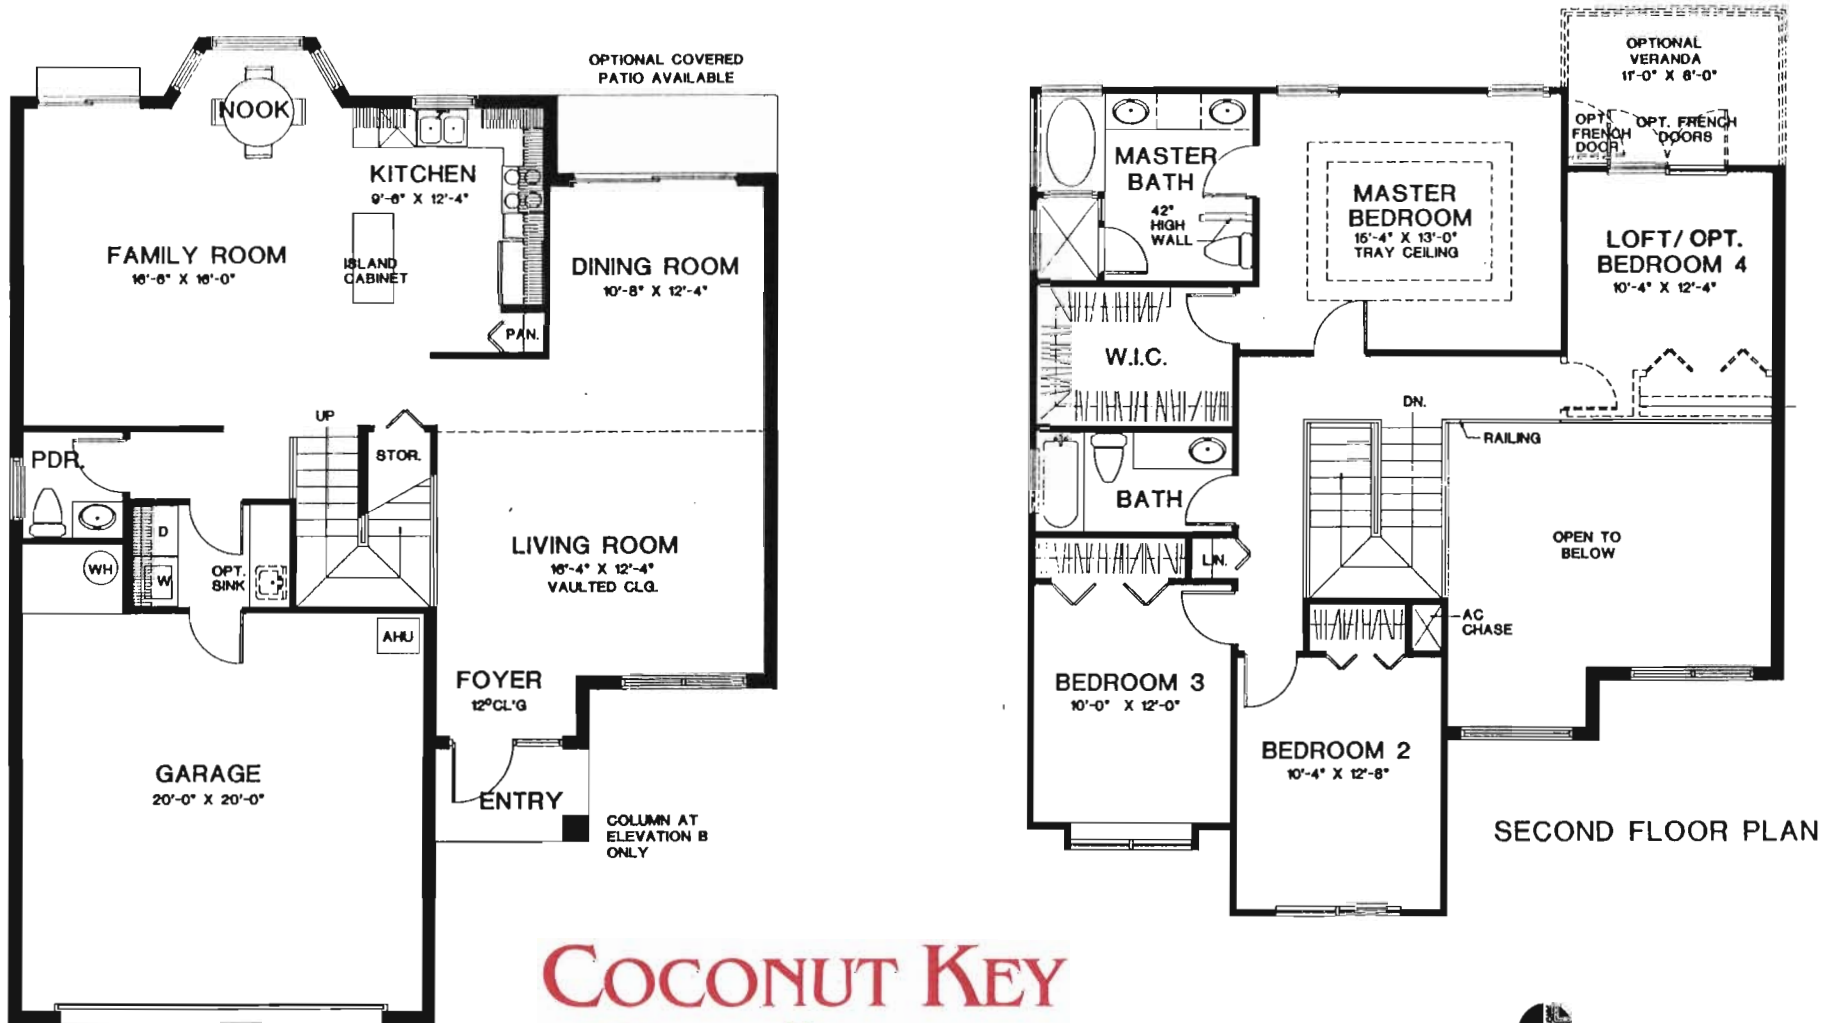

THE SAGO/6

COCONUT KEY
AT
SILVERLAKES

THE SAGO/6

COCONUT KEY
 AT
SILVERLAKES
 305-437-3000

FLOOR AREAS

A.C. LIVING	2050 SF
TOTAL	2548 SF

Please refer to brochure for Standard Feature List.

All illustrations shown in this brochure are artist's renderings.
 All dimensions shown are approximate and are subject to change without notice.
 All plans, prices, features and appliances are subject to change without notice.