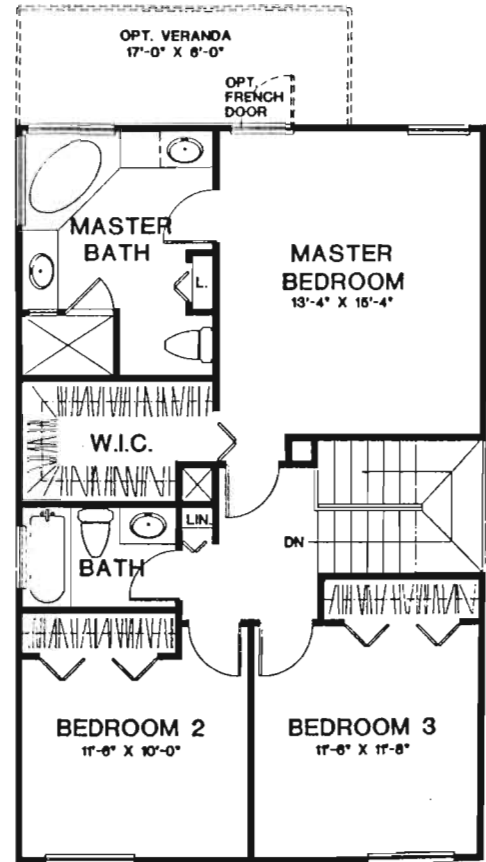

## COCONUT KEY

AT

# THE ROYAL/7

SECOND FLOOR PLAN

COCONUT KEY  
AT  
SILVERLAKES  
305-437-3000