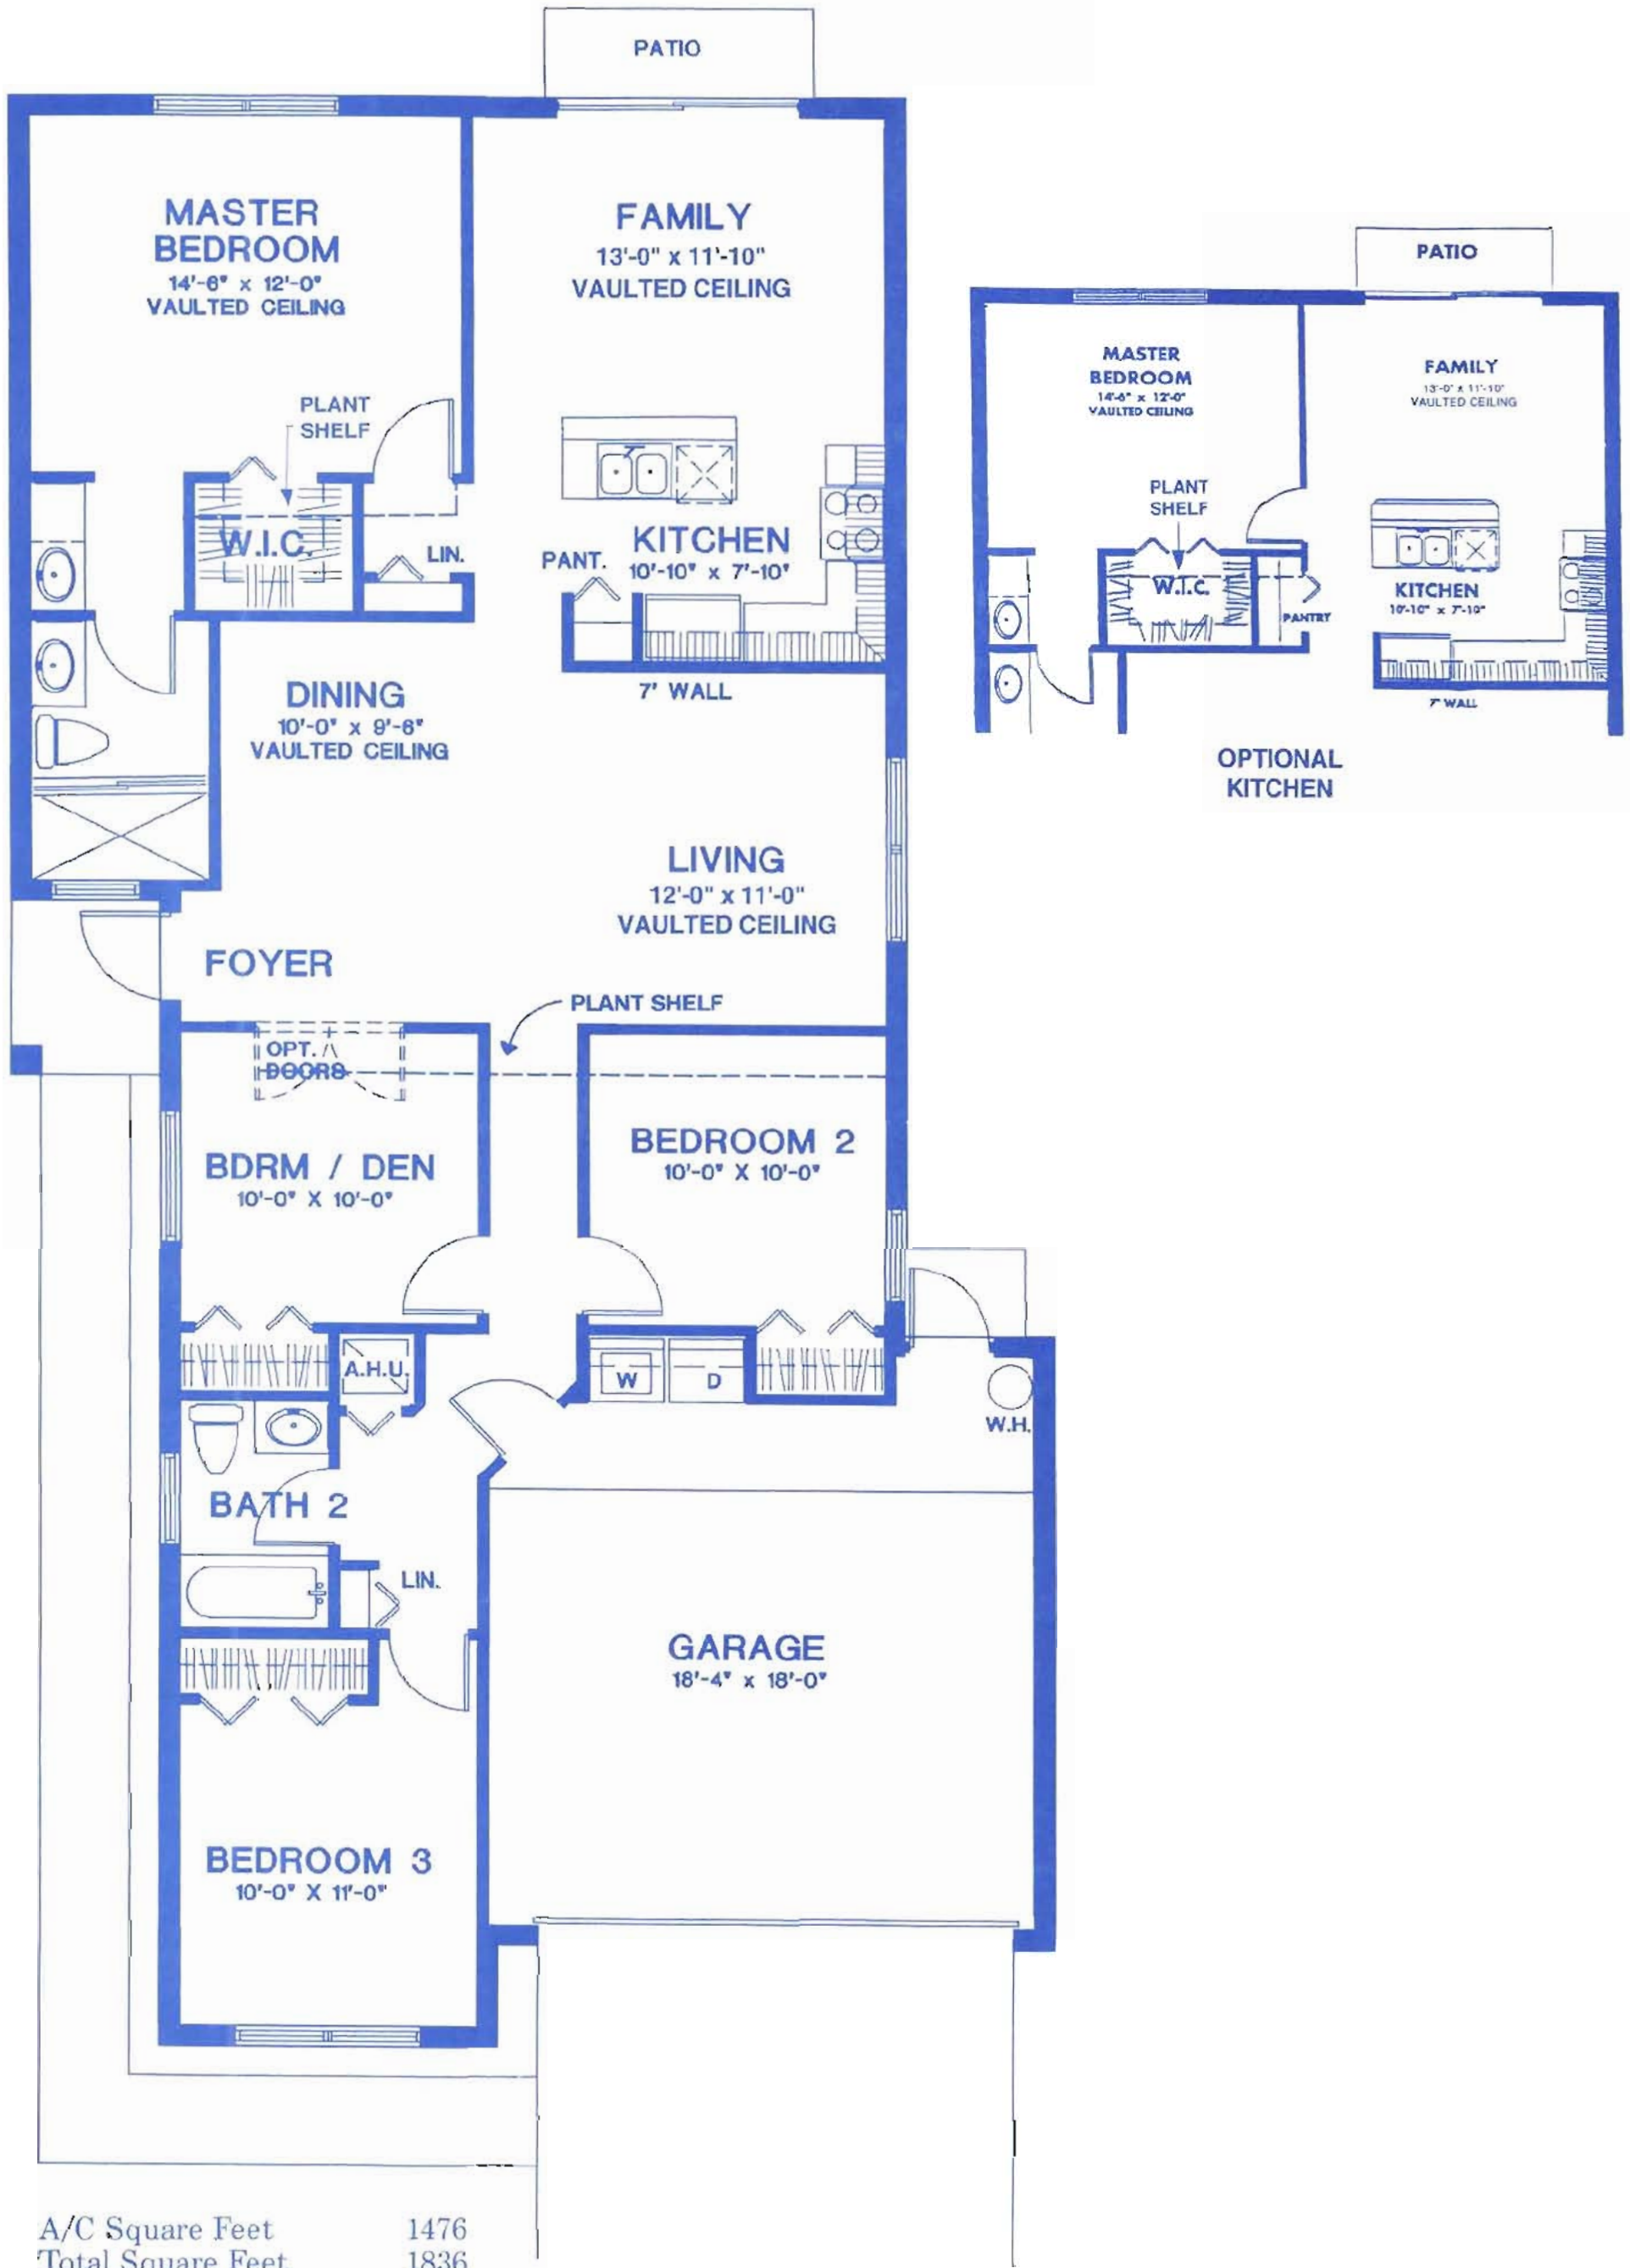

954-818-6092

TroyWilson@kw.com

www.TheWilsonRealEstateGroup.com

The Rose/4

The Rose/4

4 Bedroom, 2 Bath Home With Family Room and Two Car Garage

A/C Square Feet 1476
Total Square Feet 1836

Prices, plans, specifications, dimensions, materials, and availability subject to change without notice. Floorplans not to scale and may be reverse (mirror image) of those shown. Landscaping depicted not to scale and may vary as to maturity and number.