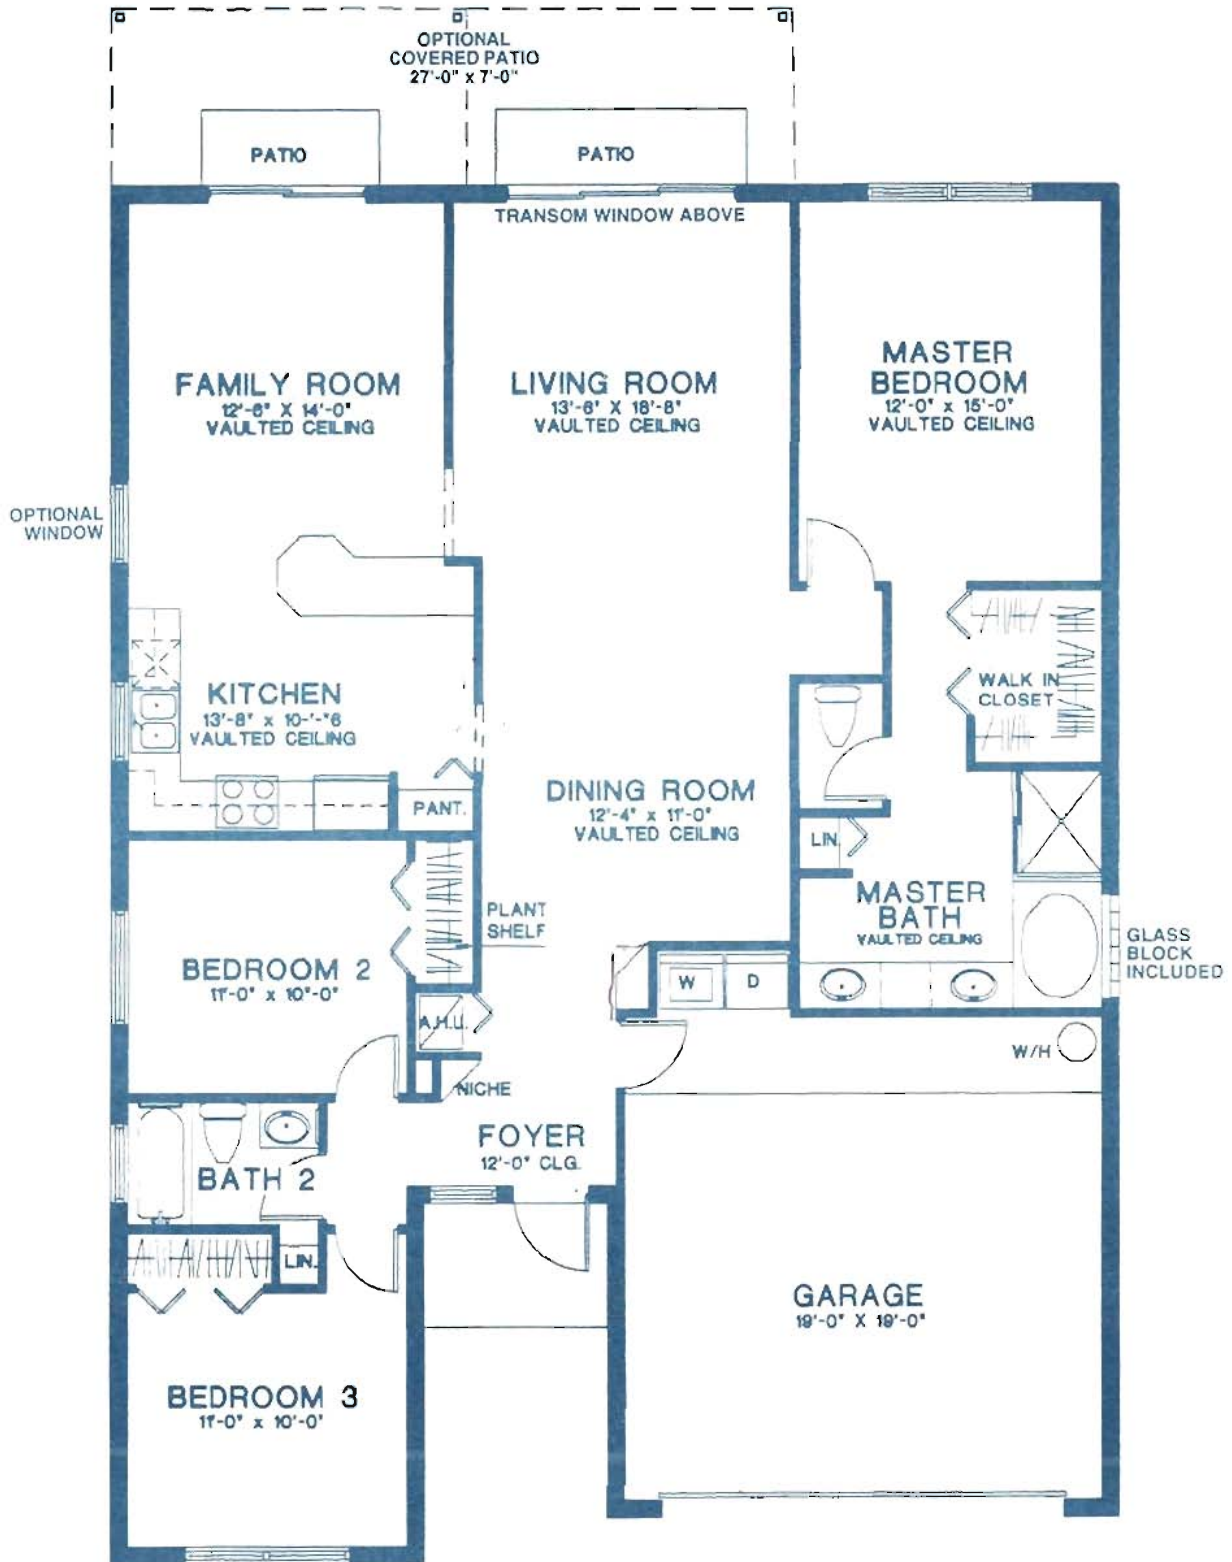

# REGENT/11

3 Bedroom, 2 Bath Home with  
Family Room and Two Car Garage

A/C Square Feet 1623  
Total Square Feet 2067

Prices, plans, specifications, dimensions, materials and availability subject to change without notice. Floorplans not to scale and may be reverse (mirror image) of those shown. Landscaping depicted not to scale and may vary as to maturity and number.