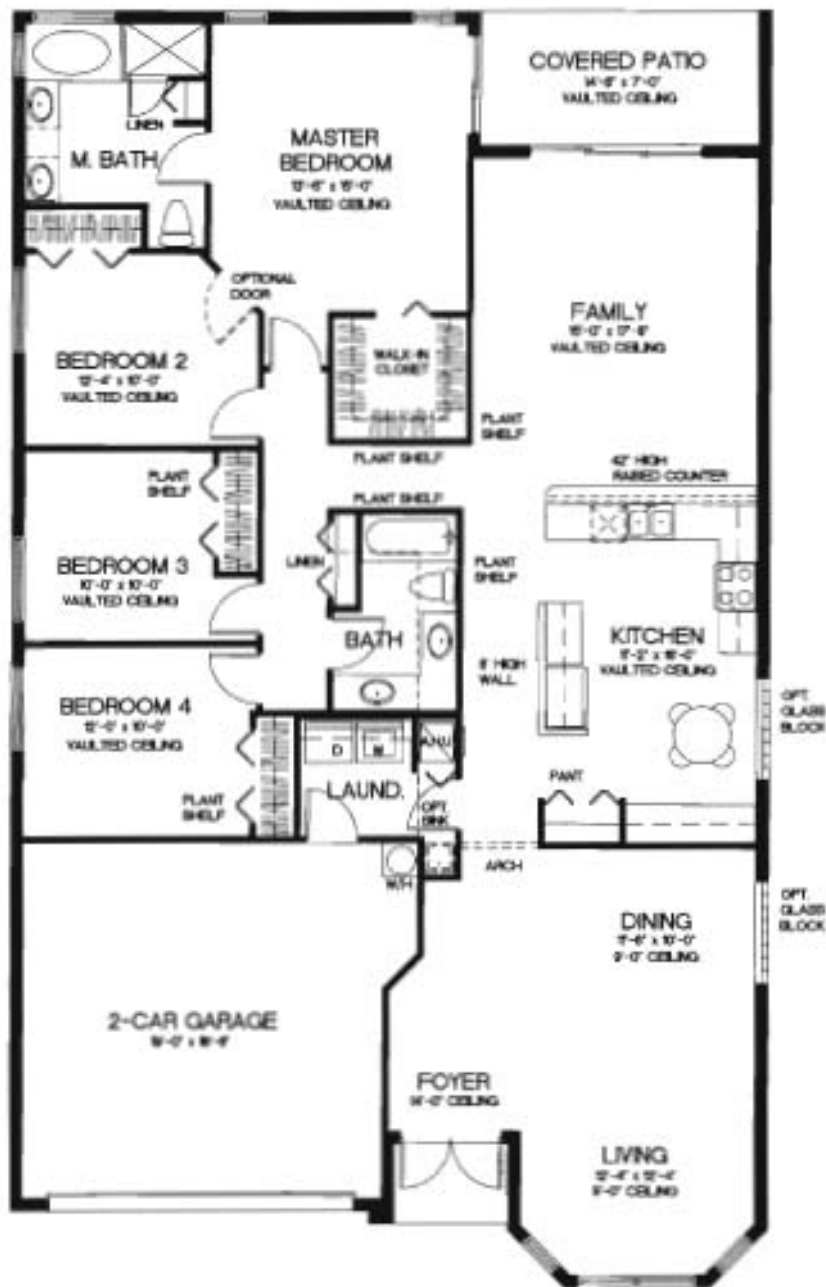

# Princess/53

4 Bedroom, 2 Bath Home  
with a Family Room and  
Two-Car Garage

Keller Williams Realty Partners, SW

954-818-6092

TroyWilson@kw.com

www.TheWilsonRealEstateGroup.com

2,044 A/C SQUARE FEET  
2,569 TOTAL SQUARE FEET