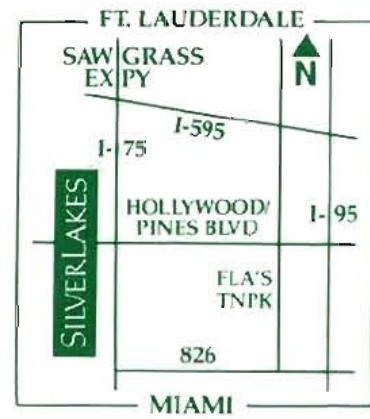

EMERALD SPRINGS
 17800 S.W. 3rd St.
 Pembroke Pines, FL 33029

954-818-6092

TroyWilson@kw.com

www.TheWilsonRealEstateGroup.com

Site Plan

The Emerald Springs Sales and Model Center is located in Emerald Sound at 17800 S.W. 3rd Street at Pembroke Pines, Florida 33029.