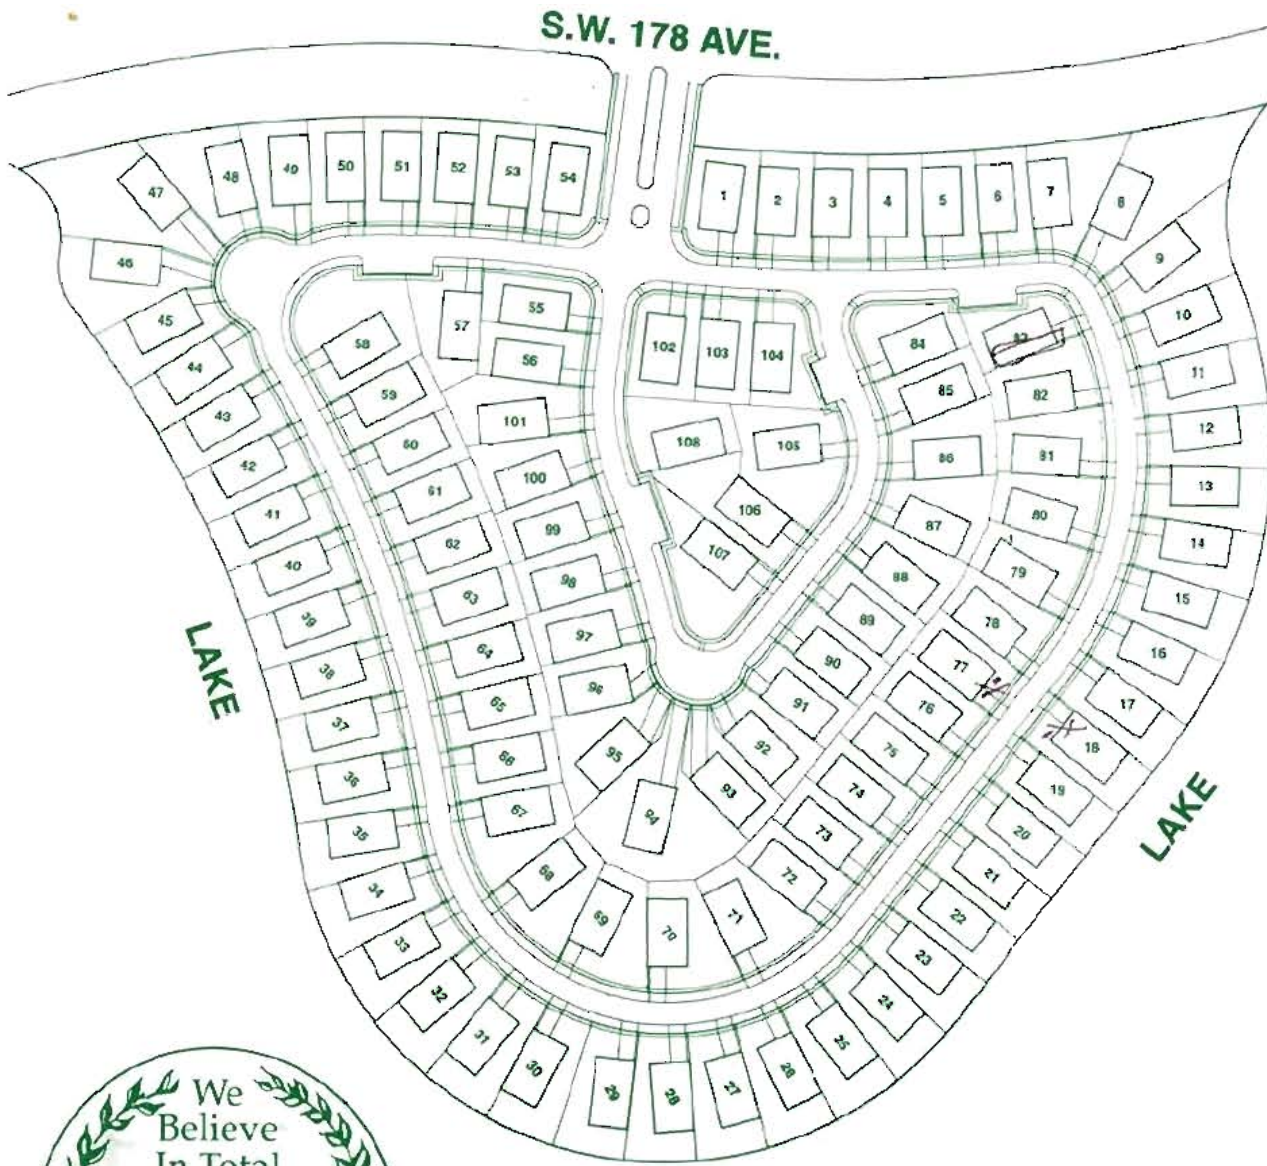

EMERALD SPRINGS
 17800 S.W. 3rd St.
 Pembroke Pines, FL 33029

954-818-6092

TroyWilson@kw.com

www.TheWilsonRealEstateGroup.com

Site Plan

The Emerald Springs Sales and Model Center is located in Emerald Sound at 17800 S.W. 3rd Street at Pembroke Pines, Florida 33029.

THE OPAL
 4 BEDROOMS, 3 BATHS
 2,250 SQ. FEET OF LIVING SPACE

THE EMERALD
 4 BEDROOMS, 2-1/2 TO 3 BATHS
 UP TO 2,250 SQ. FEET OF LIVING SPACE