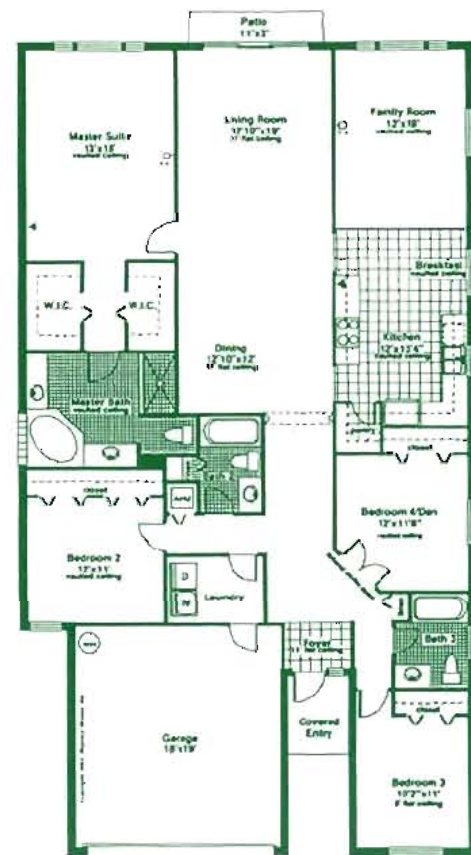

THE OPAL
 4 BEDROOMS, 3 BATHS
 2,250 SQ. FEET OF LIVING SPACE

THE EMERALD
 4 BEDROOMS, 2-1/2 TO 3 BATHS
 UP TO 2,250 SQ. FEET OF LIVING SPACE