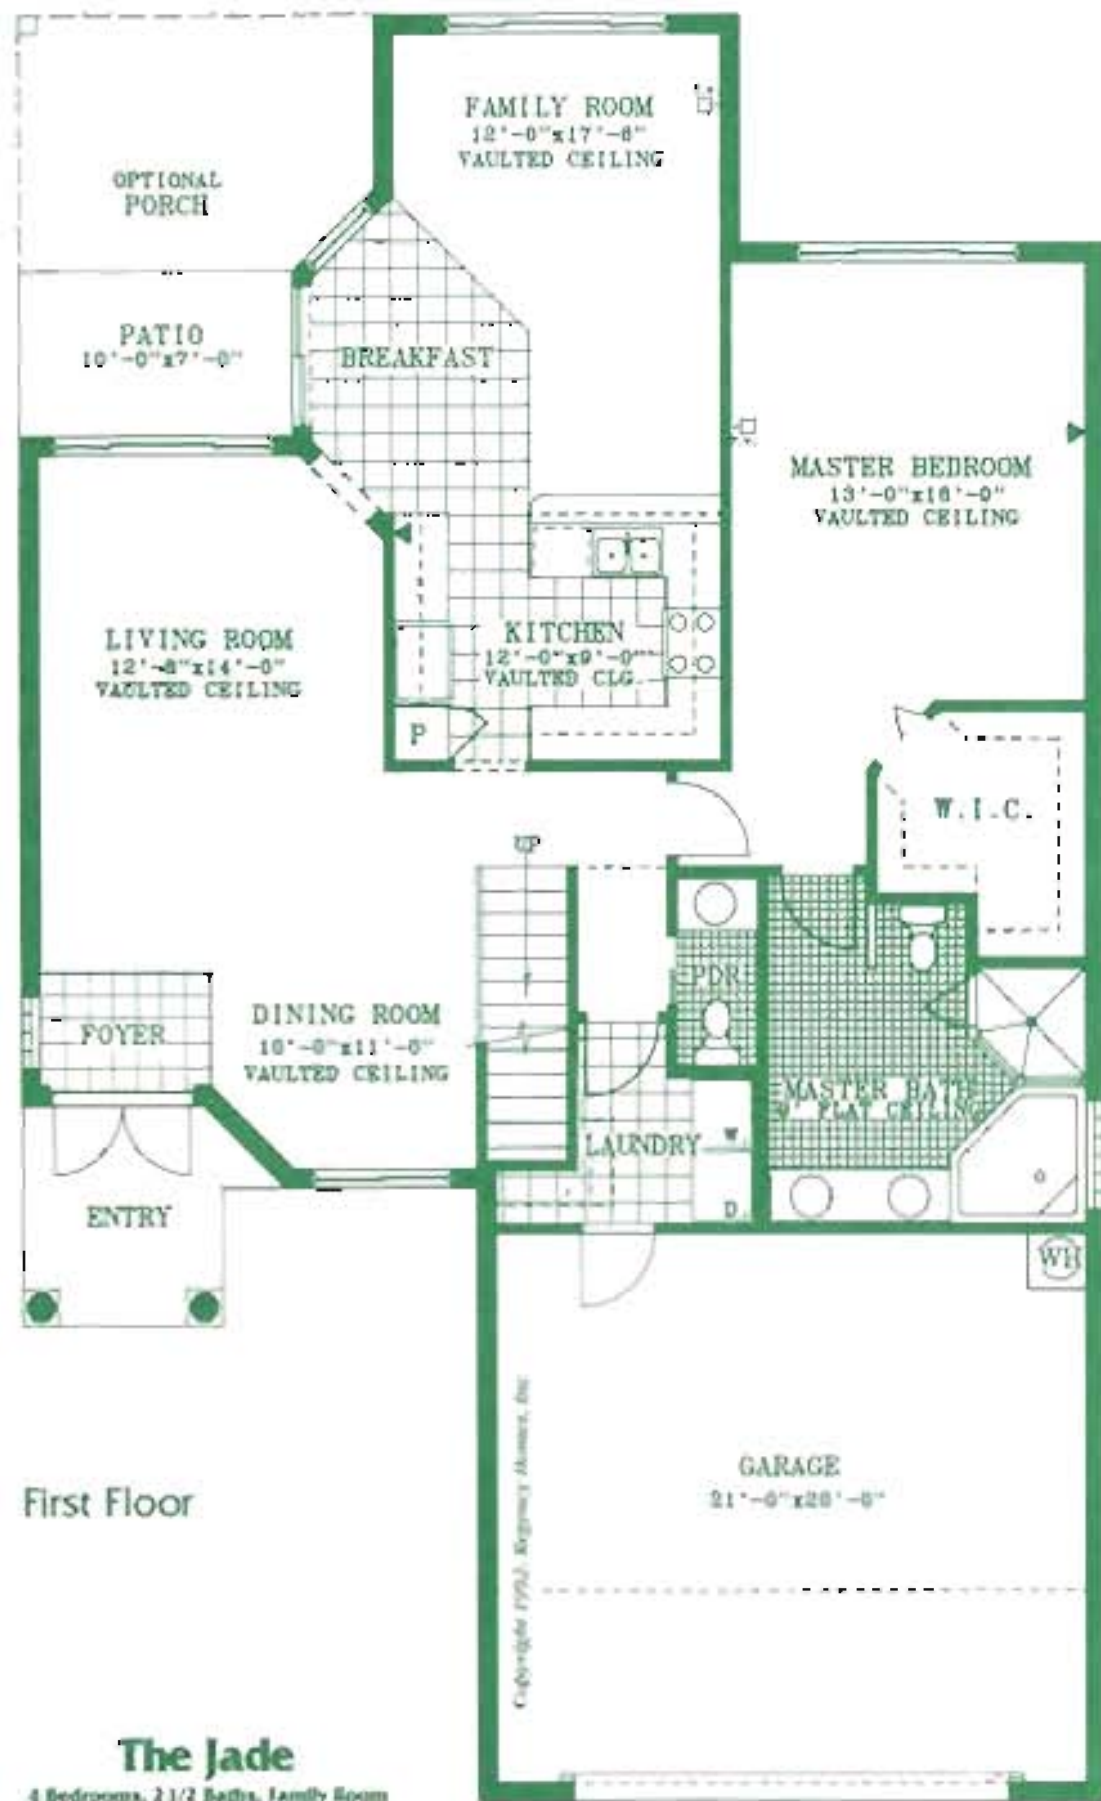

The Jade

4 Bedrooms, 2 1/2 Baths, Family Room

Jade

Gable Elevation

Jade

Hip Elevation

Air conditioned space – 1,986 square feet
Garage – 475 square feet
Total – 2,461 square feet

All dimensions are approximate. Builder reserves the right to make changes deemed necessary or advisable by the architect, developer or appropriate government agencies. Elevations are artist's depiction. Landscaping depicted not to scale and may vary as to maturity, specie and number.