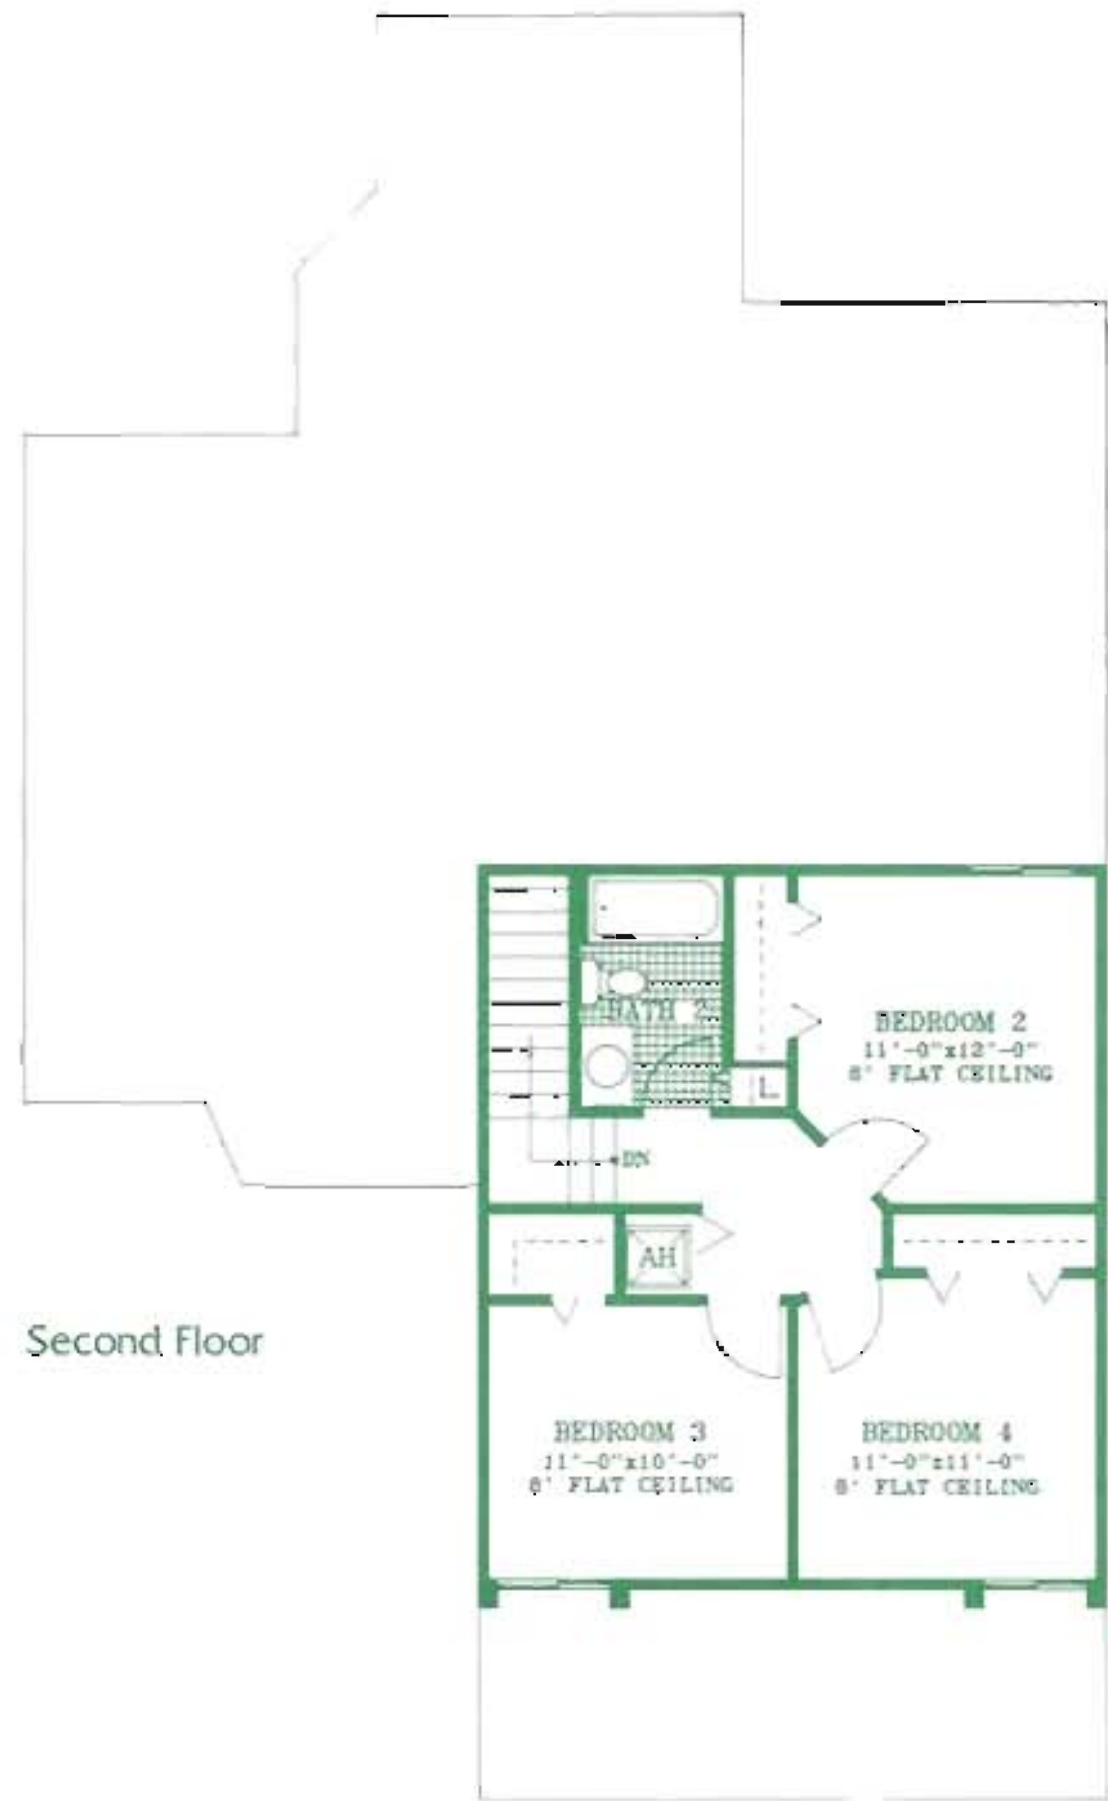

The Jade

4 Bedrooms, 2 1/2 Baths, Family Room

Jade

Gable Elevation

Jade

Hip Elevation

Air conditioned space – 1,986 square feet
Garage – 475 square feet
Total – 2,461 square feet

All dimensions are approximate. Builder reserves the right to make changes deemed necessary or advisable by the architect, developer or appropriate government agencies. Elevations are artist's depiction. Landscaping depicted not to scale and may vary as to maturity, specie and number.