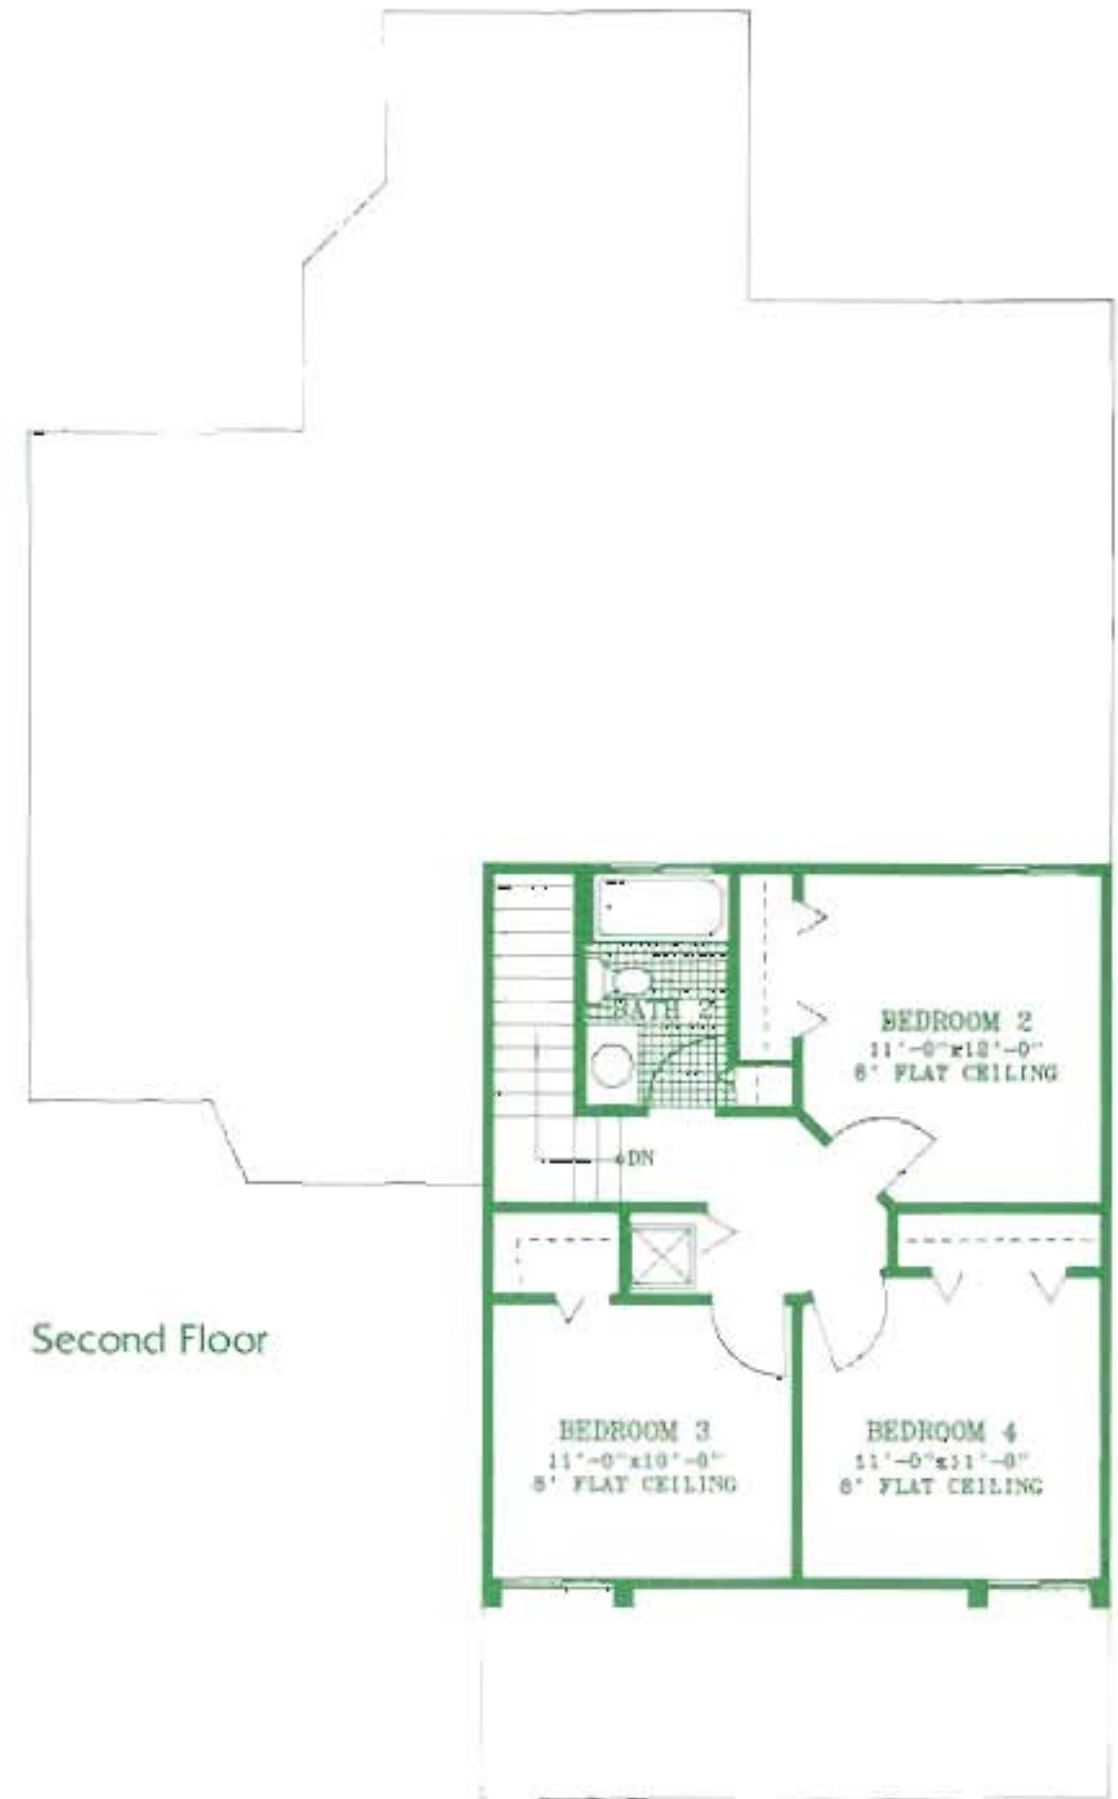

The Jade

4 Bedrooms, 2 1/2 Baths, Family Room

Jade

Gable Elevation

Jade

Hip Elevation

First Floor

The Jade

4 Bedrooms, 2 1/2 Baths, Family Room

All dimensions are approximate. Builder reserves the right to make changes deemed necessary or advisable by the architect, developer or appropriate governmental agencies.

Second Floor

Air conditioned space – 1,986 square feet
 Garage – 475 square feet
 Total – 2,461 square feet