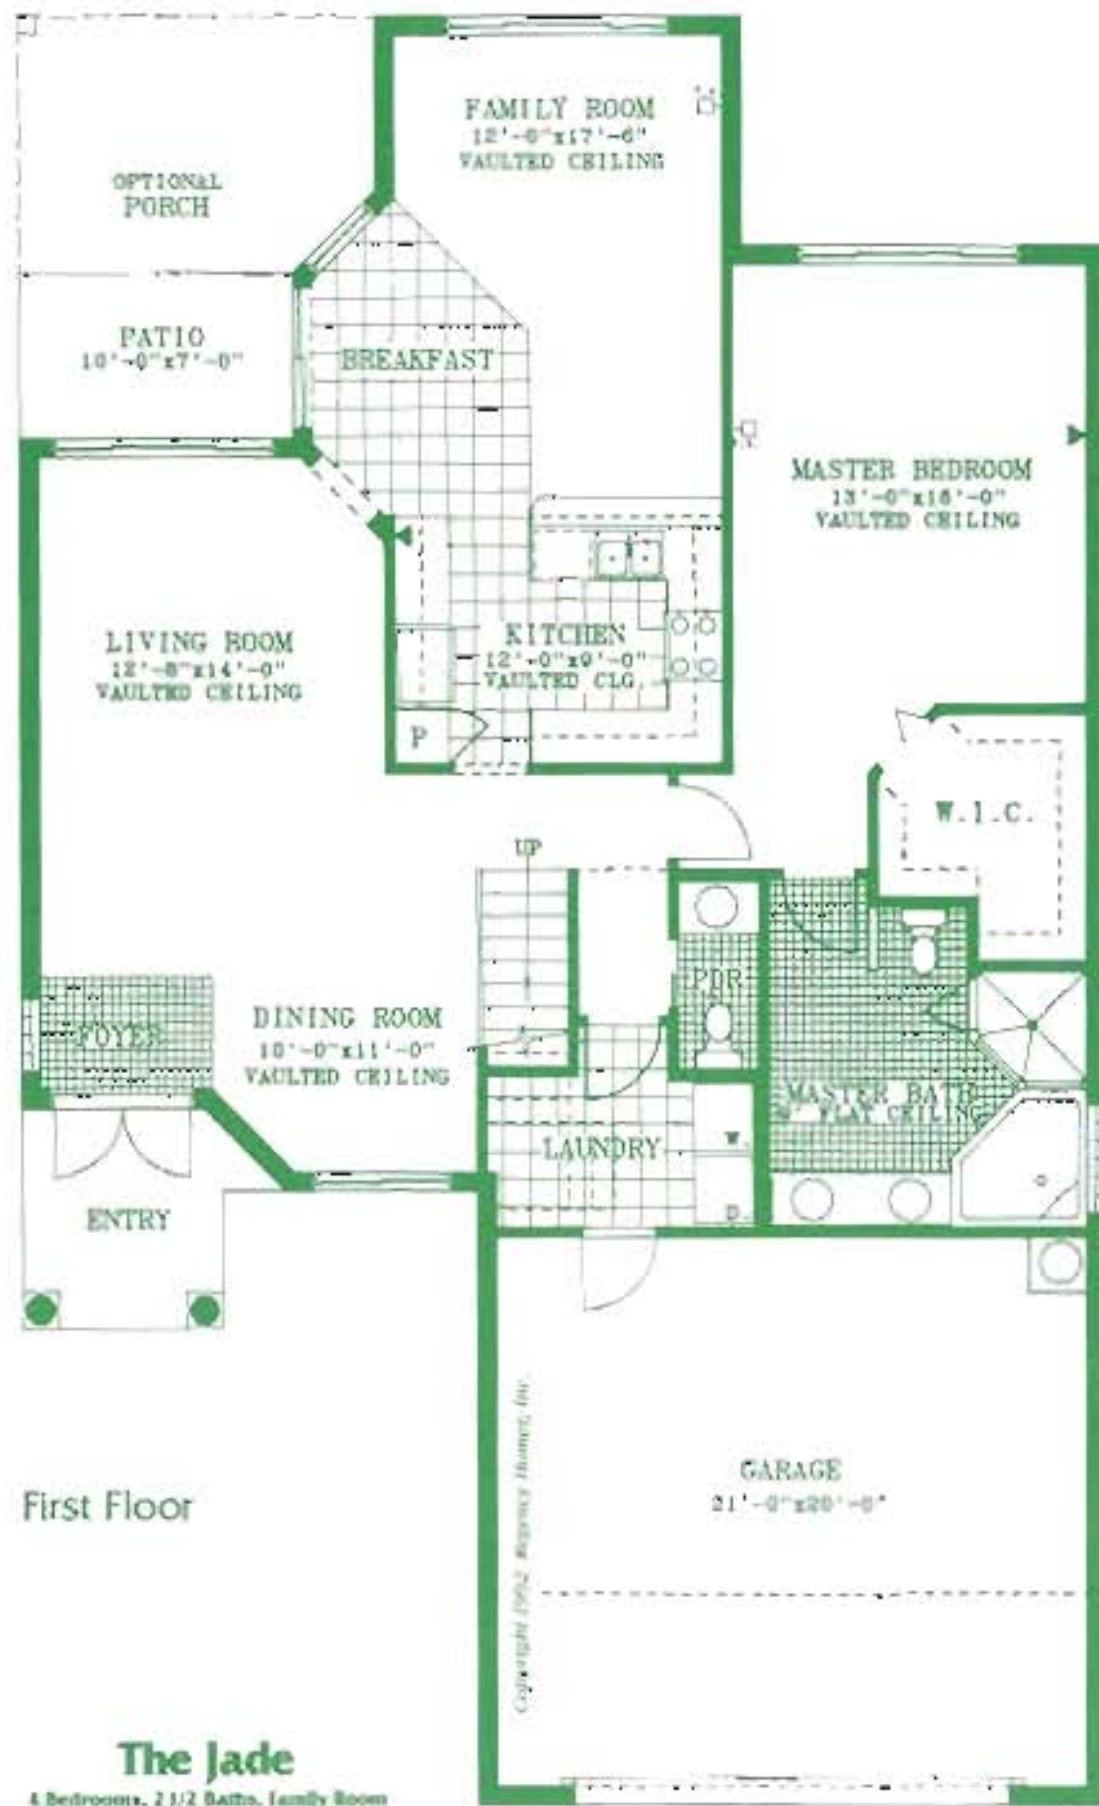

The Jade

4 Bedrooms, 2 1/2 Baths, Family Room

Jade

Gable Elevation

Jade

Hip Elevation

First Floor

The Jade

4 Bedrooms, 2 1/2 Baths, Family Room

All dimensions are approximate. Builder reserves the right to make changes deemed necessary or advisable by the architect, developer or appropriate governmental agencies.

Second Floor

Air conditioned space – 1,986 square feet
 Garage – 475 square feet
 Total – 2,461 square feet