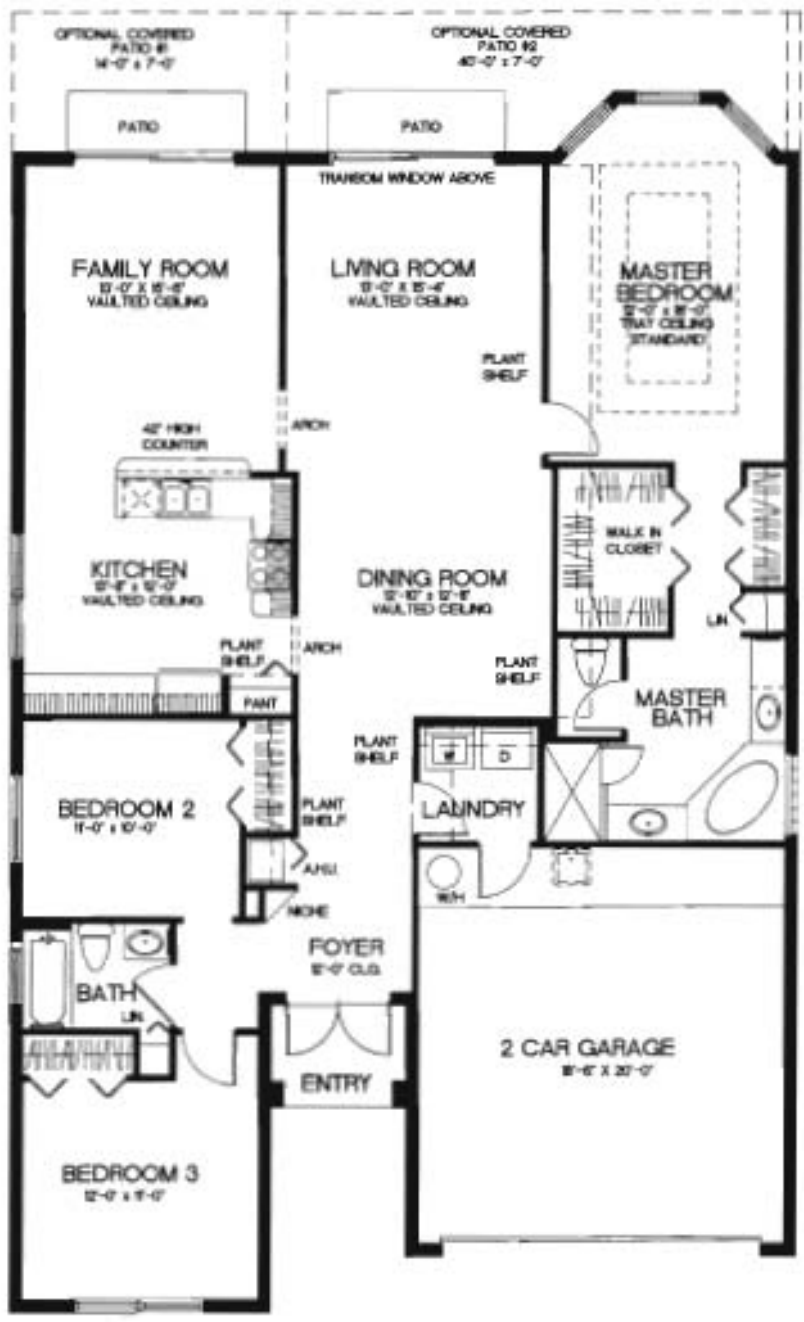

Imperial/52

3 Bedroom, 2 Bath Home
with a Family Room and
Two-Car Garage

BIBET OPTION

954-818-6092

TroyWilson@kw.com

www.TheWilsonRealEstateGroup.com

1,812 A/C SQUARE FEET
2,252 TOTAL SQUARE FEET