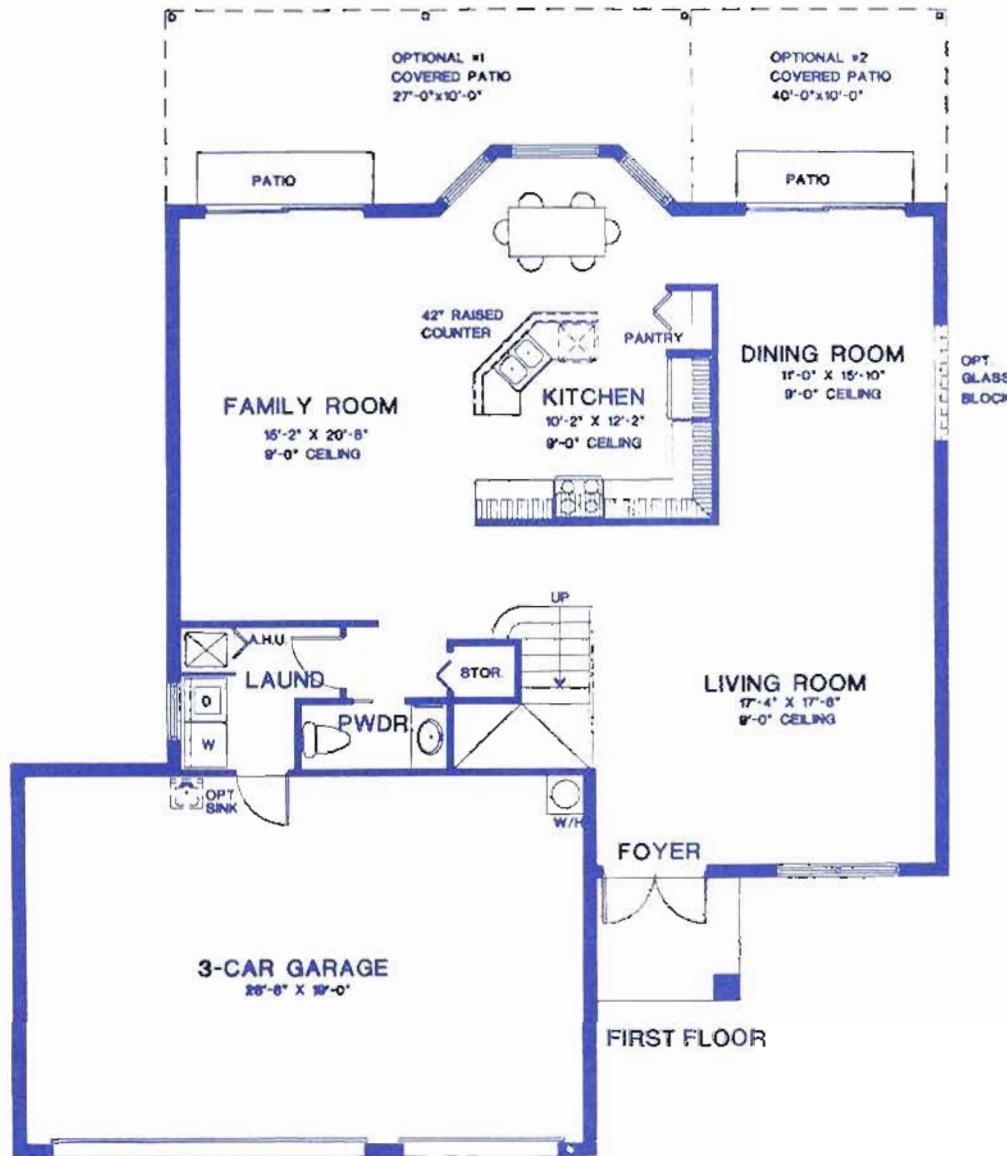

# The Heidi / 8

2-Story, 4 Bedroom, 2½ Bath Home with Family Room, Sitting Room and Three-Car Garage

A/C Square Feet 2837  
Total Square Feet 3475

Prices, plans, specifications, dimensions, materials and availability subject to change without notice. Floorplans not to scale and may be reverse (mirror image) of those shown. Landscaping depicted not to scale and may vary as to maturity and number.