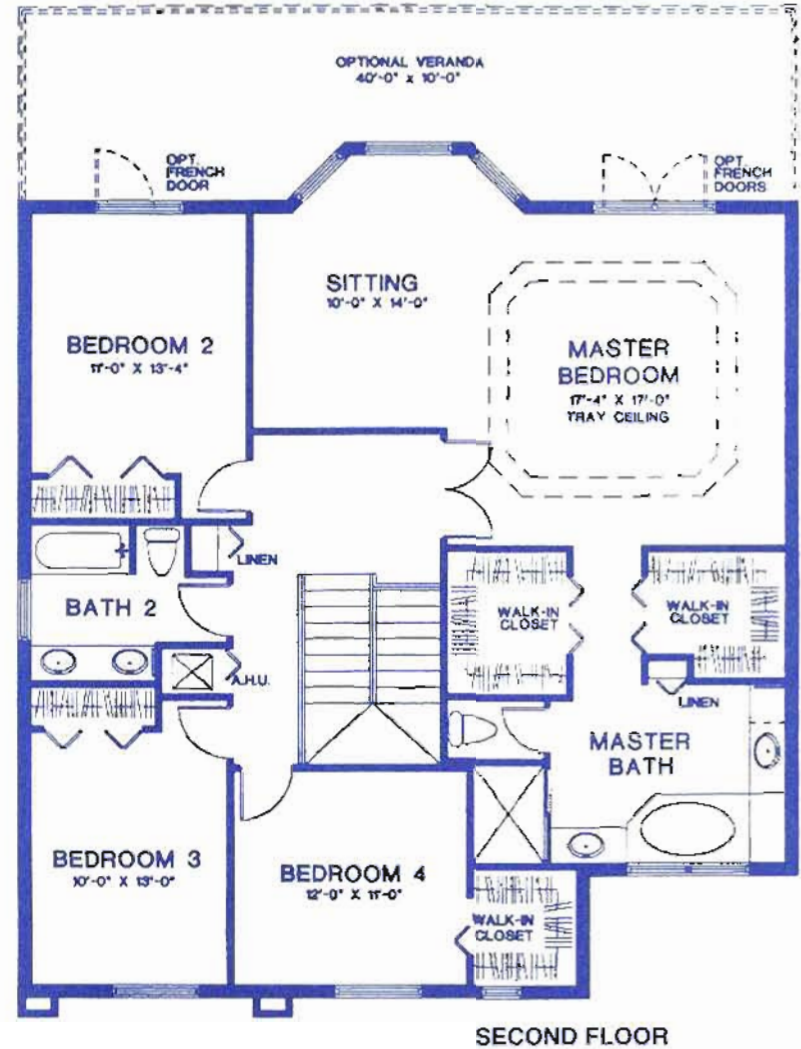

# The Heidi / 8

2-Story, 4 Bedroom, 2½ Bath Home with Family Room, Sitting Room and Three-Car Garage

A/C Square Feet 2837  
Total Square Feet 3475

Prices, plans, specifications, dimensions, materials and availability subject to change without notice. Floorplans not to scale and may be reverse (mirror image) of those shown. Landscaping depicted not to scale and may vary as to maturity and number.