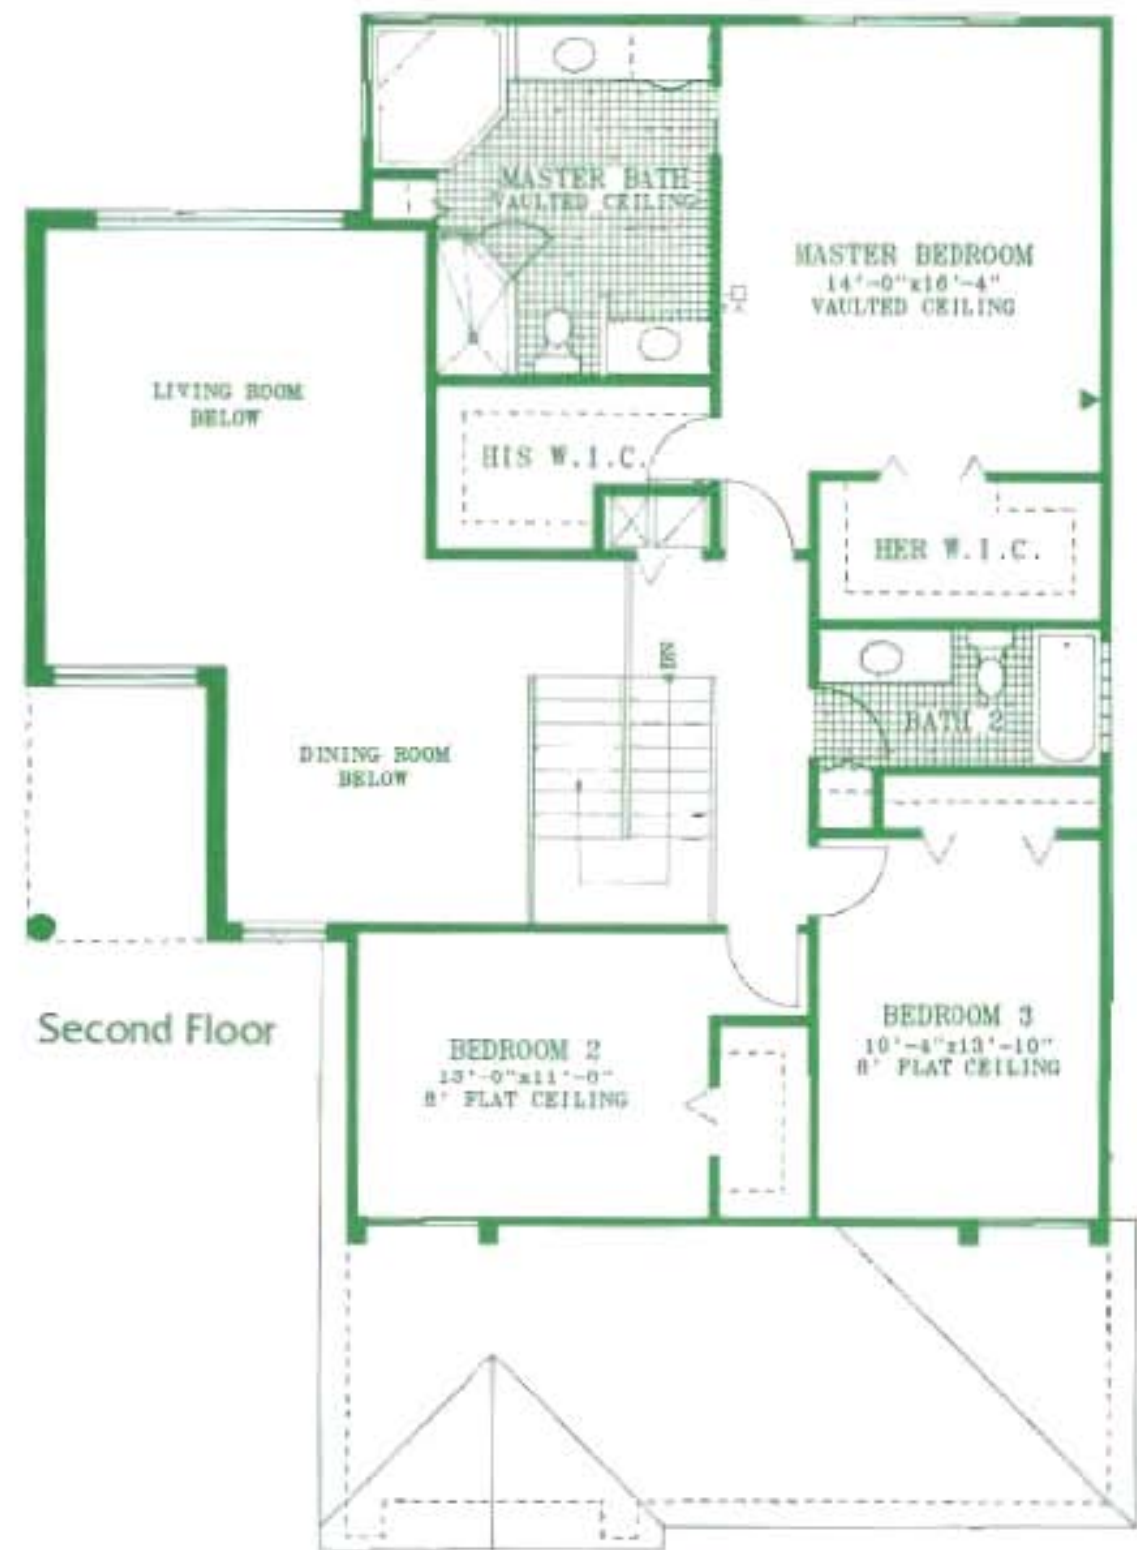

The Garnet

3 Bedrooms, 2 1/2 Baths, Family Room

Garnet
Gable Elevation

Garnet
Hip Elevation

First Floor

The Garnet

3 Bedrooms, 2 1/2 Baths, Family Room

Second Floor

Air conditioned space – 2,117 square feet
Covered Patio – 81 square feet
3-Car Garage – 673 square feet
Total – 2,871 square feet

All dimensions are approximate. Builder reserves the right to make changes deemed necessary or advisable by the architect, developer or appropriate governmental agencies.