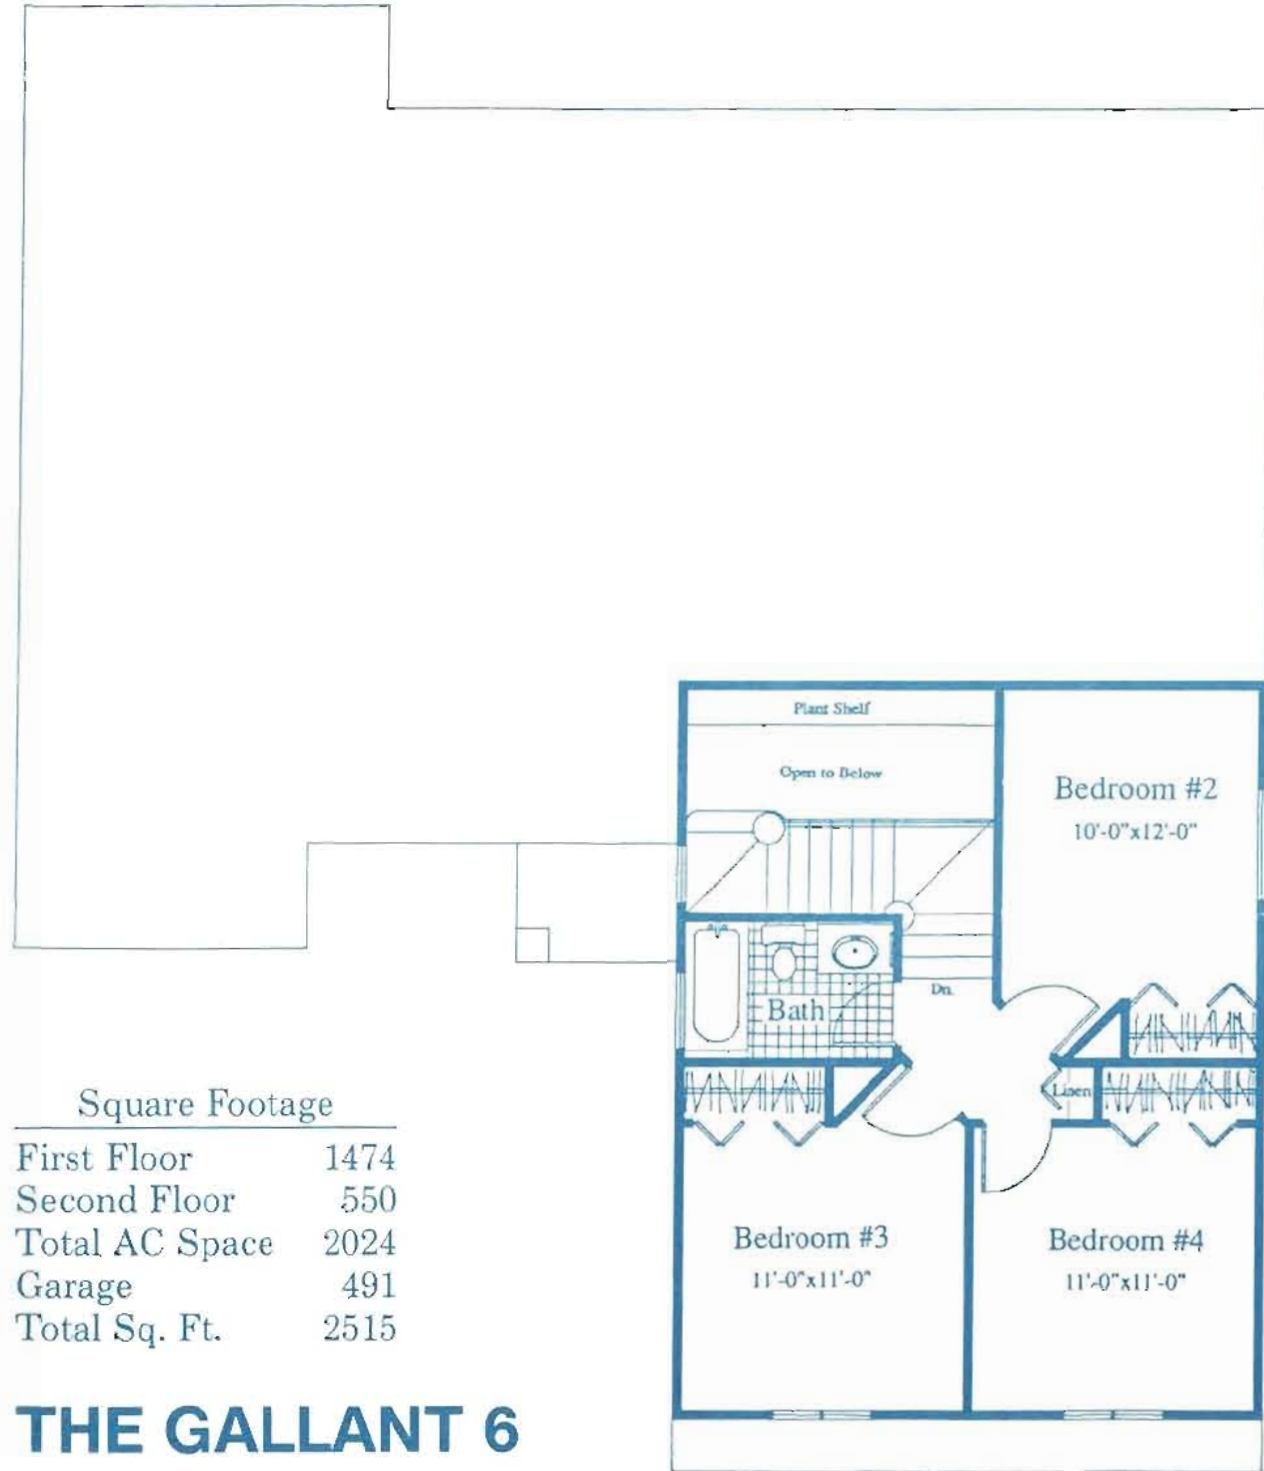

# THE GALLANT

954-818-6092

TroyWilson@kw.com

[www.TheWilsonRealEstateGroup.com](http://www.TheWilsonRealEstateGroup.com)

Square Footage	
First Floor	1474
Second Floor	550
Total AC Space	2024
Garage	491
Total Sq. Ft.	2515

## THE GALLANT 6

All illustrations shown in this brochure are artist's renderings. All dimensions shown are approximate and should be verified by the purchaser. All plans, features and appliances are subject to change or substitutions deemed advisable by the builder or architect, or as required by law.