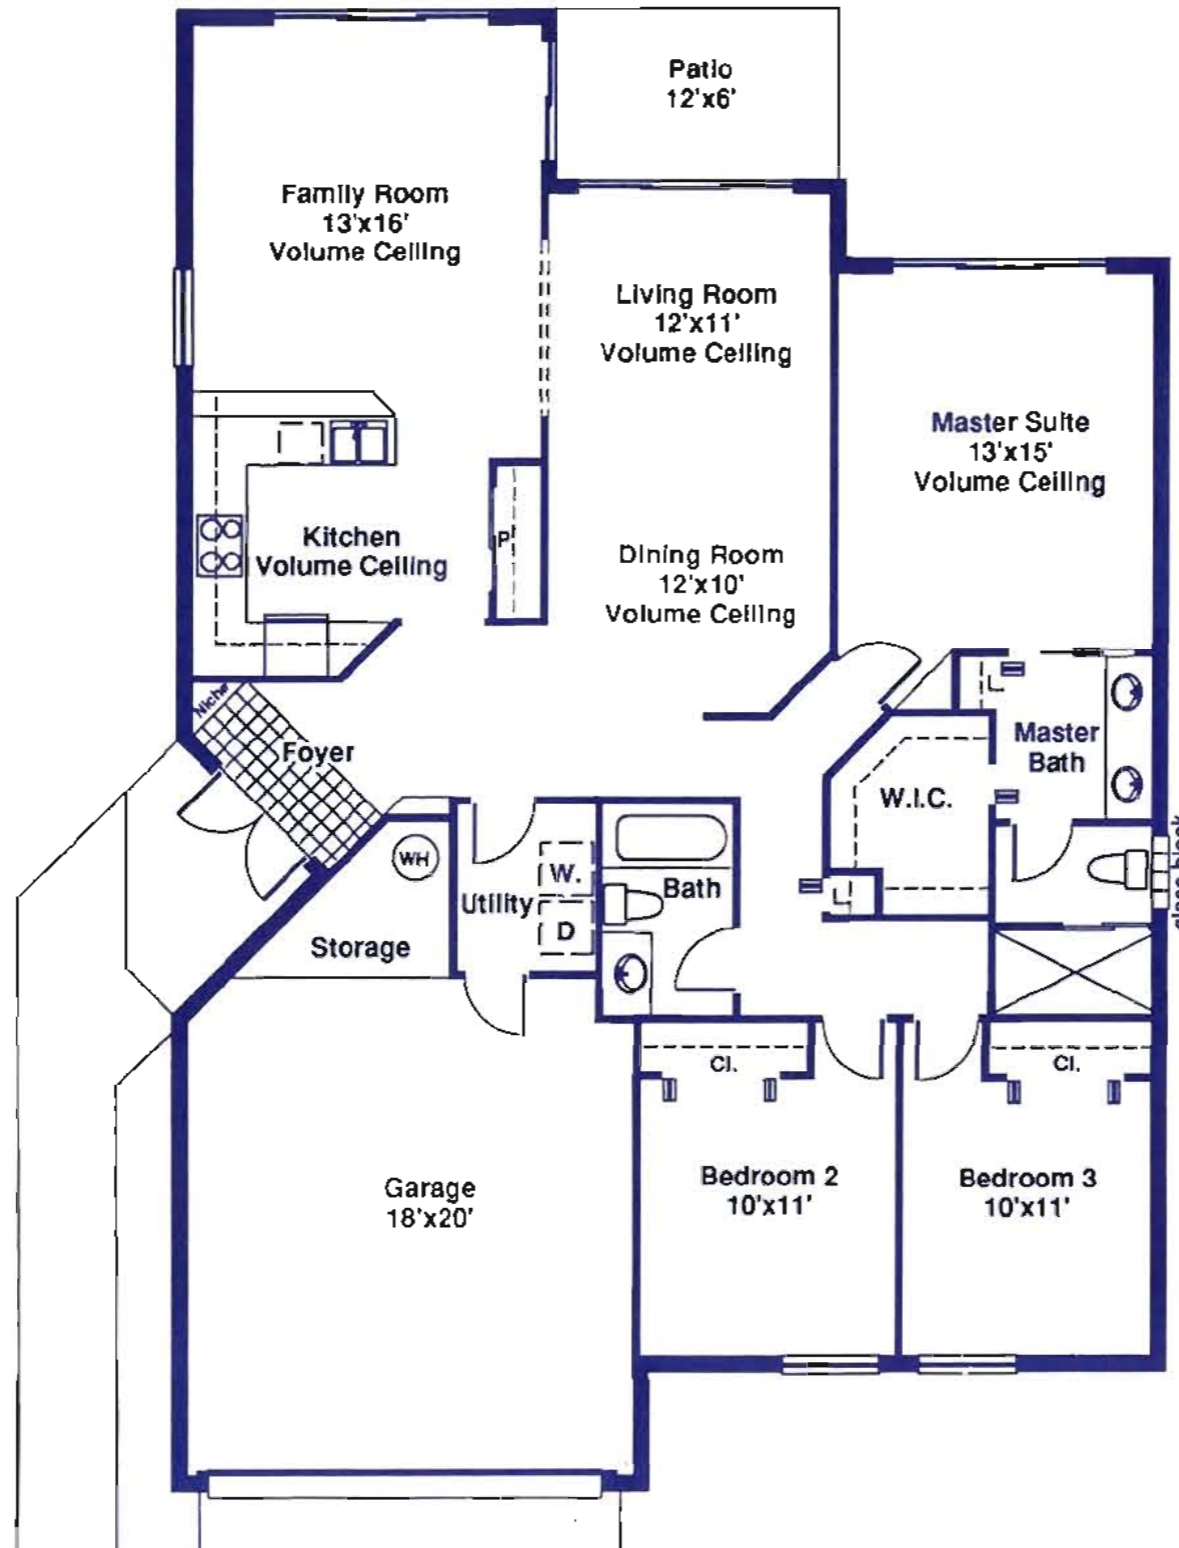

Keller Williams Realty Partners, SW

954-818-6092

TroyWilson@kw.com

www.TheWilsonRealEstateGroup.com

ARTIST CONCEPT

The Eleuthera

3 Bedrooms, 2 Baths, Family Room
 A/C space -- 1,600 square feet
 Patio -- 72 square feet
 Garage -- 420 square feet
 Total -- 2,092 square feet

All dimensions are approximate. Builder reserves the right to make changes deemed necessary or advisable by the architect, developer or appropriate governmental agencies.