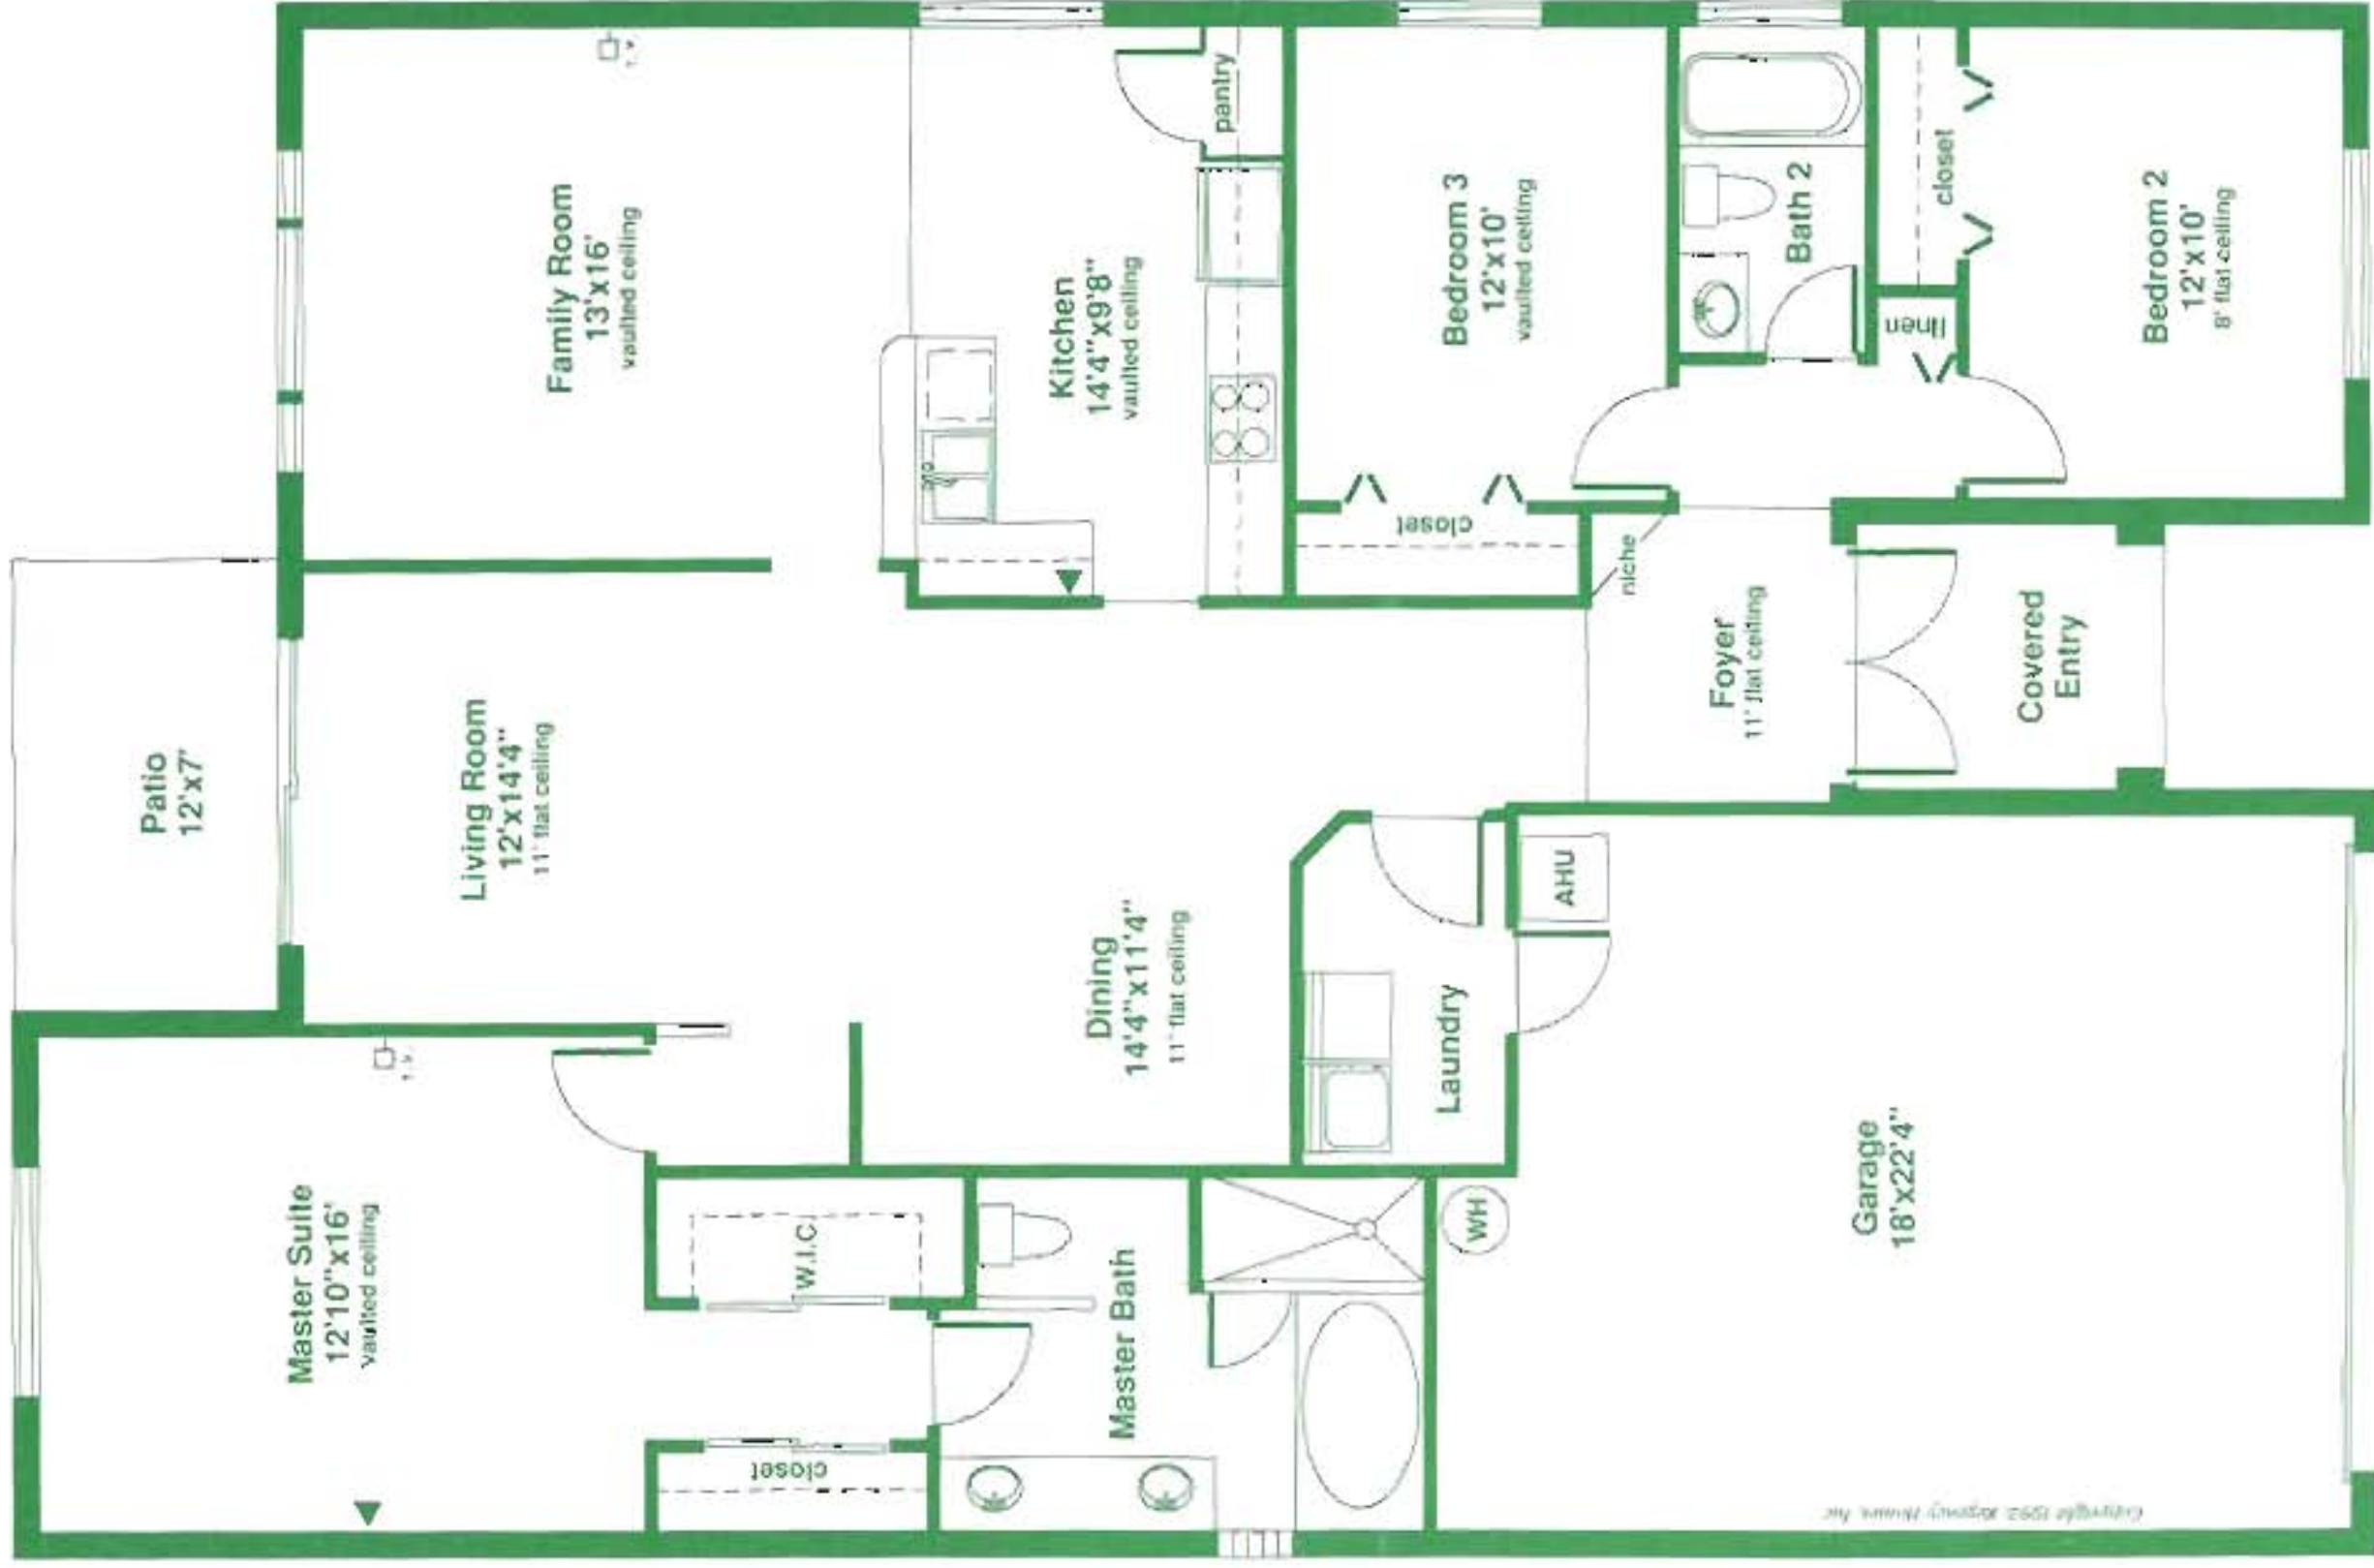

The Diamond 3

3 Bedrooms, 2 Baths, Family Room

Diamond 3
Gable Elevation

Diamond 3
Hip Elevation

The Diamond 3
3 Bedrooms, 2 Baths, Family Room

Air conditioned space – 1,750 square feet
Patio – 84 square feet
Garage – 460 square feet
Total – 2,294 square feet

All dimensions are approximate. Builder reserves the right to make changes deemed necessary or advisable by the architect, developer or appropriate governmental agencies.