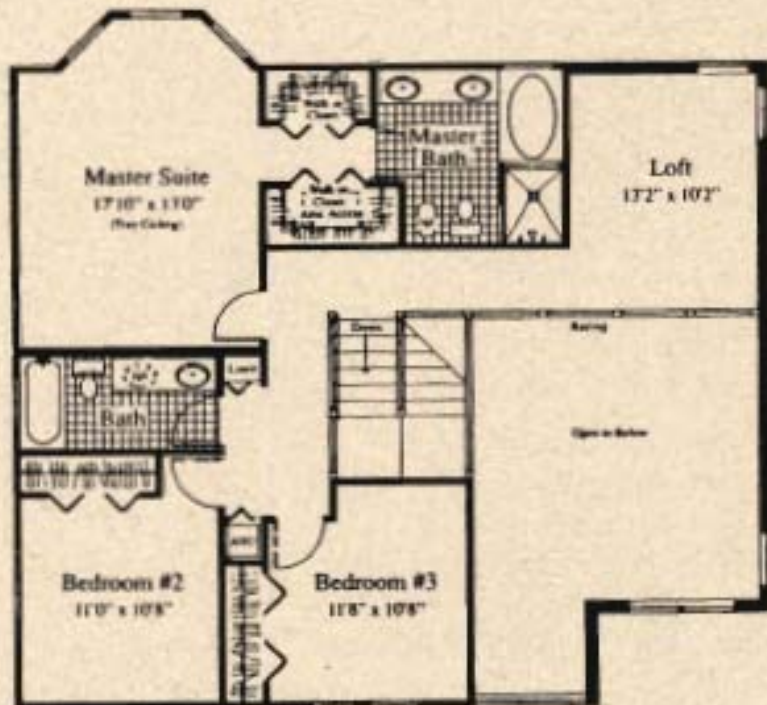

THE CARIBE/5

2-Story, 4 Bedroom, 3 Bath Home With Family Room
2-Car Garage, Loft/Optional 5th Bedroom

Elevation A

Elevation B

CRYSTAL BAY

AT

SILVERLAKES

954-818-6092

TroyWilson@kw.com

www.TheWilsonRealEstateGroup.com

THE CARIBE/5

2-Story, 4 Bedroom, 3 Bath Home With Family Room,
2 Car Garage, Loft/Optional 5th Bedroom

Second Floor

Alternate Bath Access

First Floor

FLOOR AREA

Total A.C. Sq. Ft.	2400
Total Sq. Ft.	2827

Please refer to Standard Feature list for the numerous items included in your new home.

Prices, plans, specifications, dimensions, materials and availability subject to change without notice.