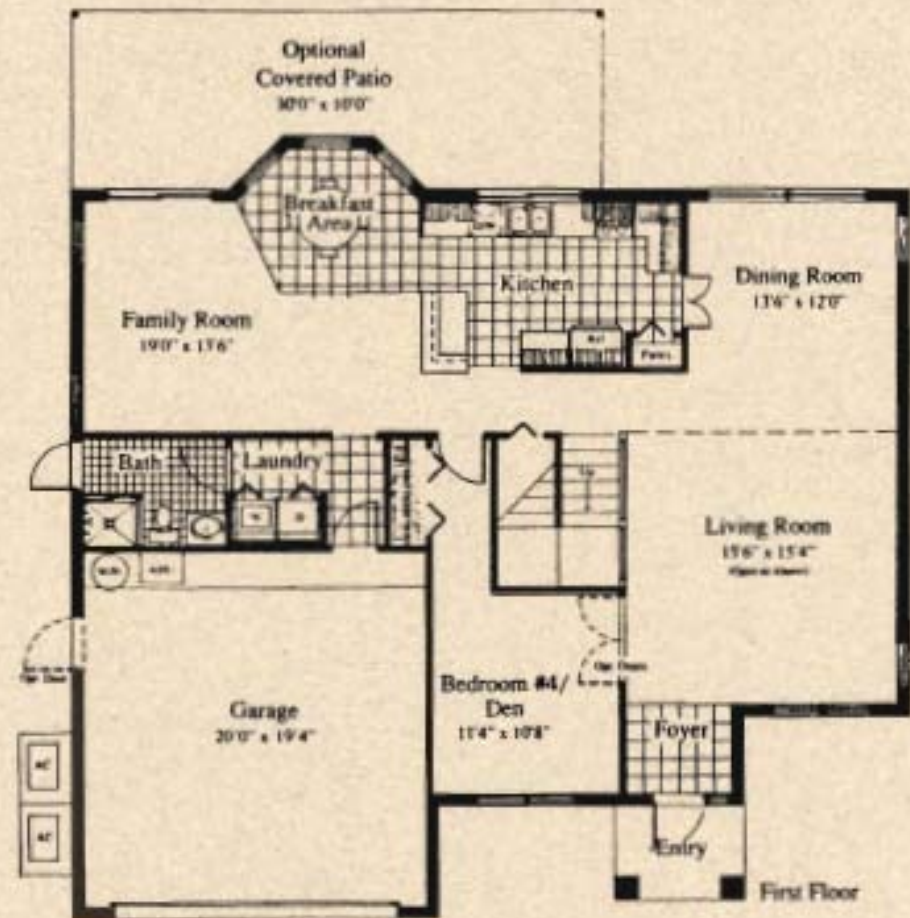

THE CARIBE/5

2-Story, 4 Bedroom, 3 Bath Home With Family Room
2-Car Garage, Loft/Optional 5th Bedroom

Elevation A

Elevation B

CRYSTAL BAY

AT

SILVERLAKES

954-818-6092

TroyWilson@kw.com

www.TheWilsonRealEstateGroup.com

THE CARIBE/5

2-Story, 4 Bedroom, 3 Bath Home With Family Room,
2 Car Garage, Loft/Optional 5th Bedroom

Second Floor

Alternate Bath Access

First Floor

FLOOR AREA

Total A.C. Sq. Ft.	2400
Total Sq. Ft.	2827

Please refer to Standard Feature list for the numerous items included in your new home.

Prices, plans, specifications, dimensions, materials and availability subject to change without notice.