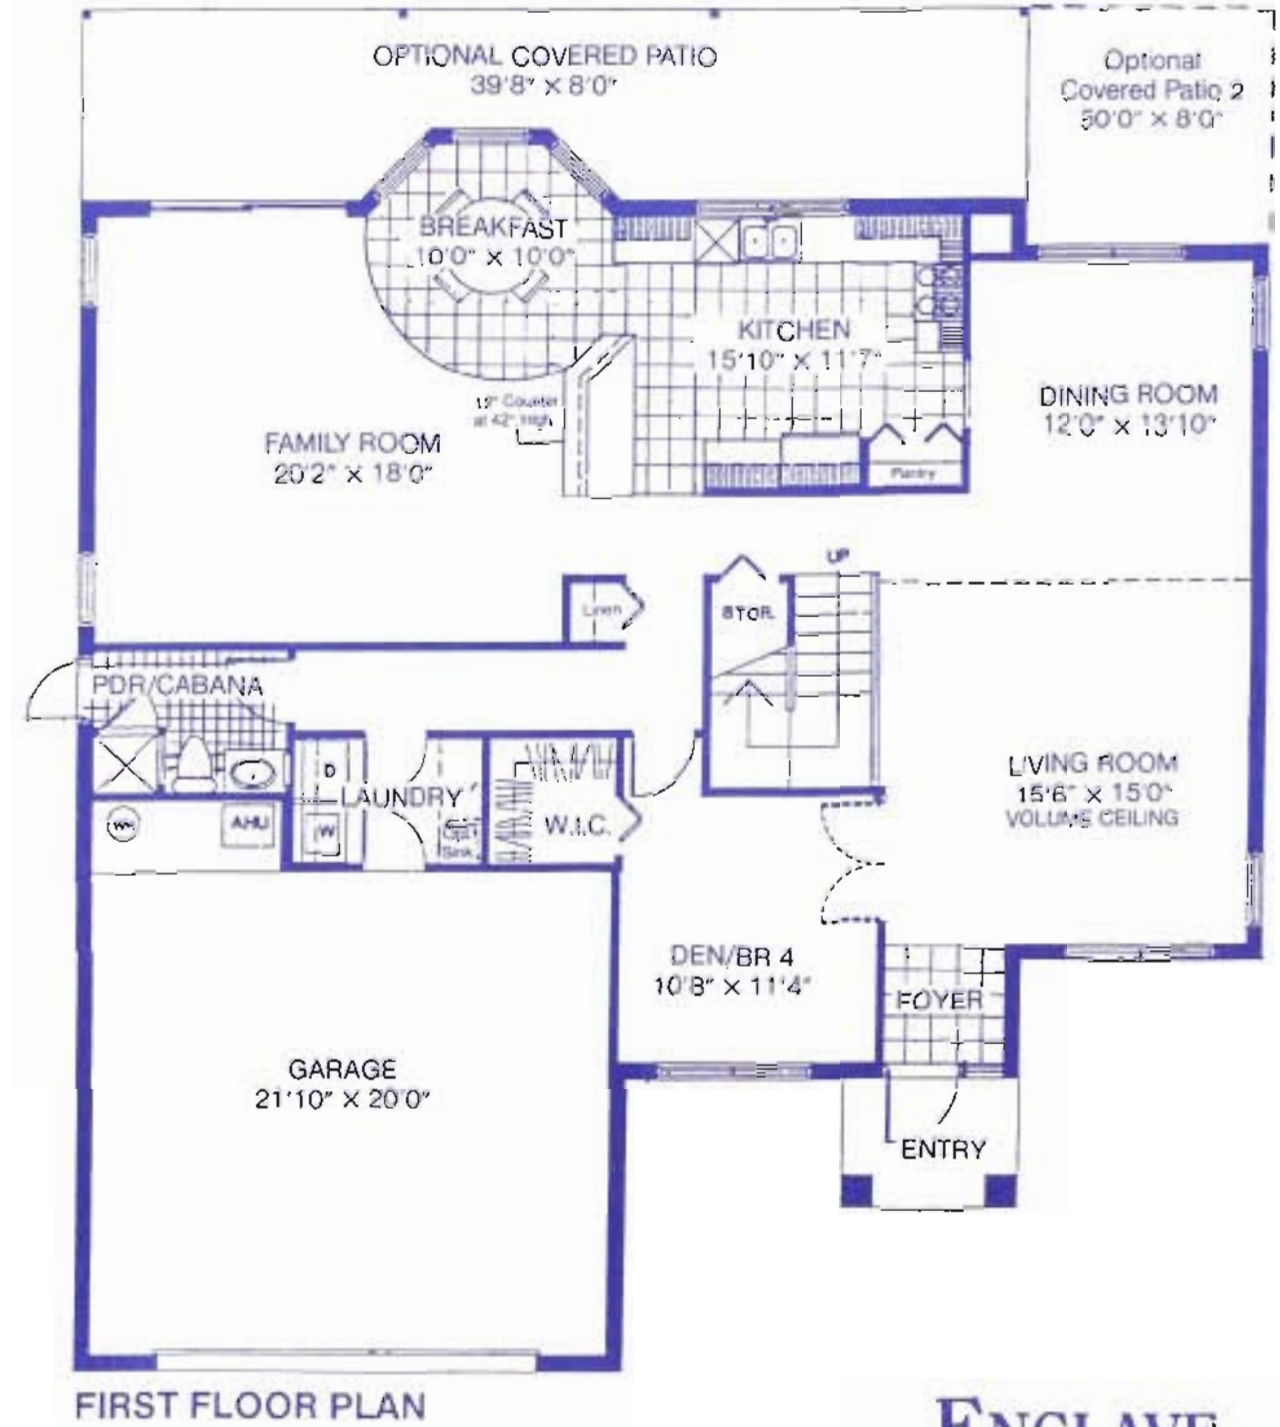

2-Story, 4 Bedroom, 3 Bath Home With Family Room,
2 Car Garage and Loft/Optional 5th Bedroom

ENCLAVE
AT
SILVERLAKES
305-437-3000

Please refer to brochure for Standard Feature List.

All illustrations shown in this brochure are artist's renderings. All dimensions shown are approximate and are subject to change without notice. All plans, prices, features and appliances are subject to change without notice.