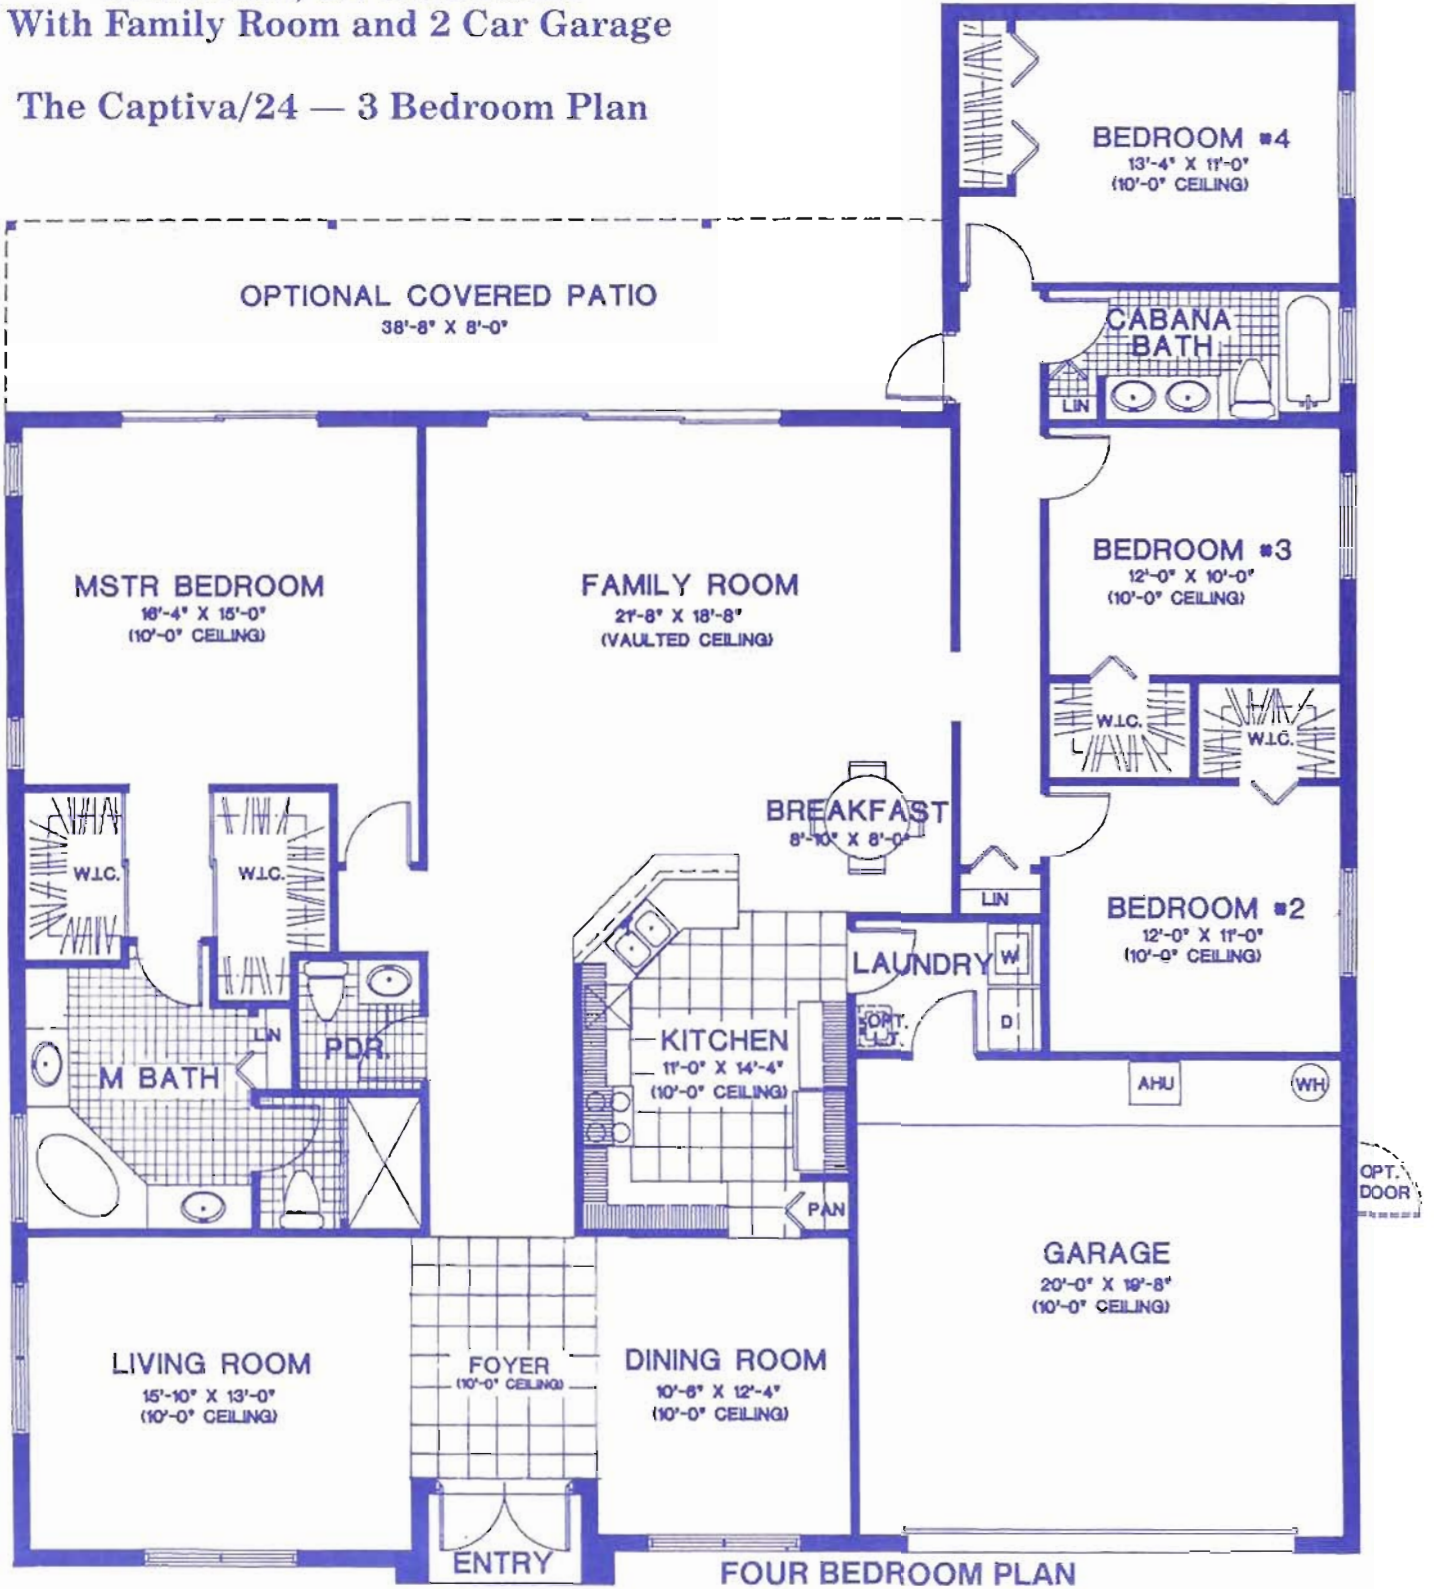

The Captiva/25

ENCLAVE

AT

SILVERLAKES

The Captiva/25

4 Bedroom, 2½ Bath Home
With Family Room and 2 Car Garage

The Captiva/24 — 3 Bedroom Plan

FLOOR AREAS

(3 Bedroom — Plan 24)		(4 Bedroom — Plan 25)	
A/C Square Feet	2307	A/C Square Feet	2503
Total Square Feet	2750	Total Square Feet	2946