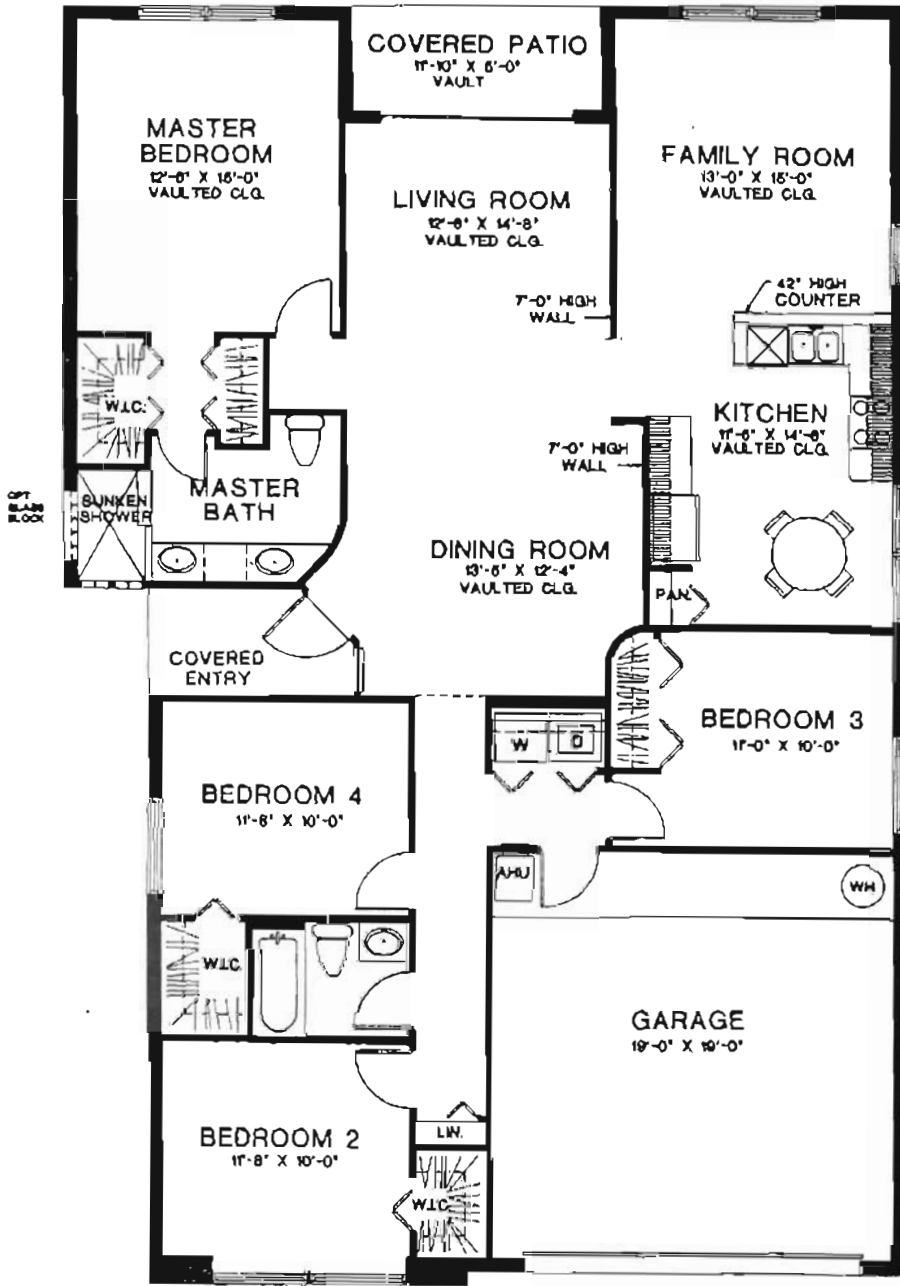

DEN OPTION

FLOOR AREAS

A.C. LIVING	1780 SF
TOTAL	2253 SF

Please refer to standard feature list for the numerous items included in your home.

Prices, plans, specifications, dimensions, materials, and availability subject to change without notice. Floorplans not to scale and may be reverse (mirror image) of those shown. Landscaping depicted not to scale and may vary as to maturity and number.