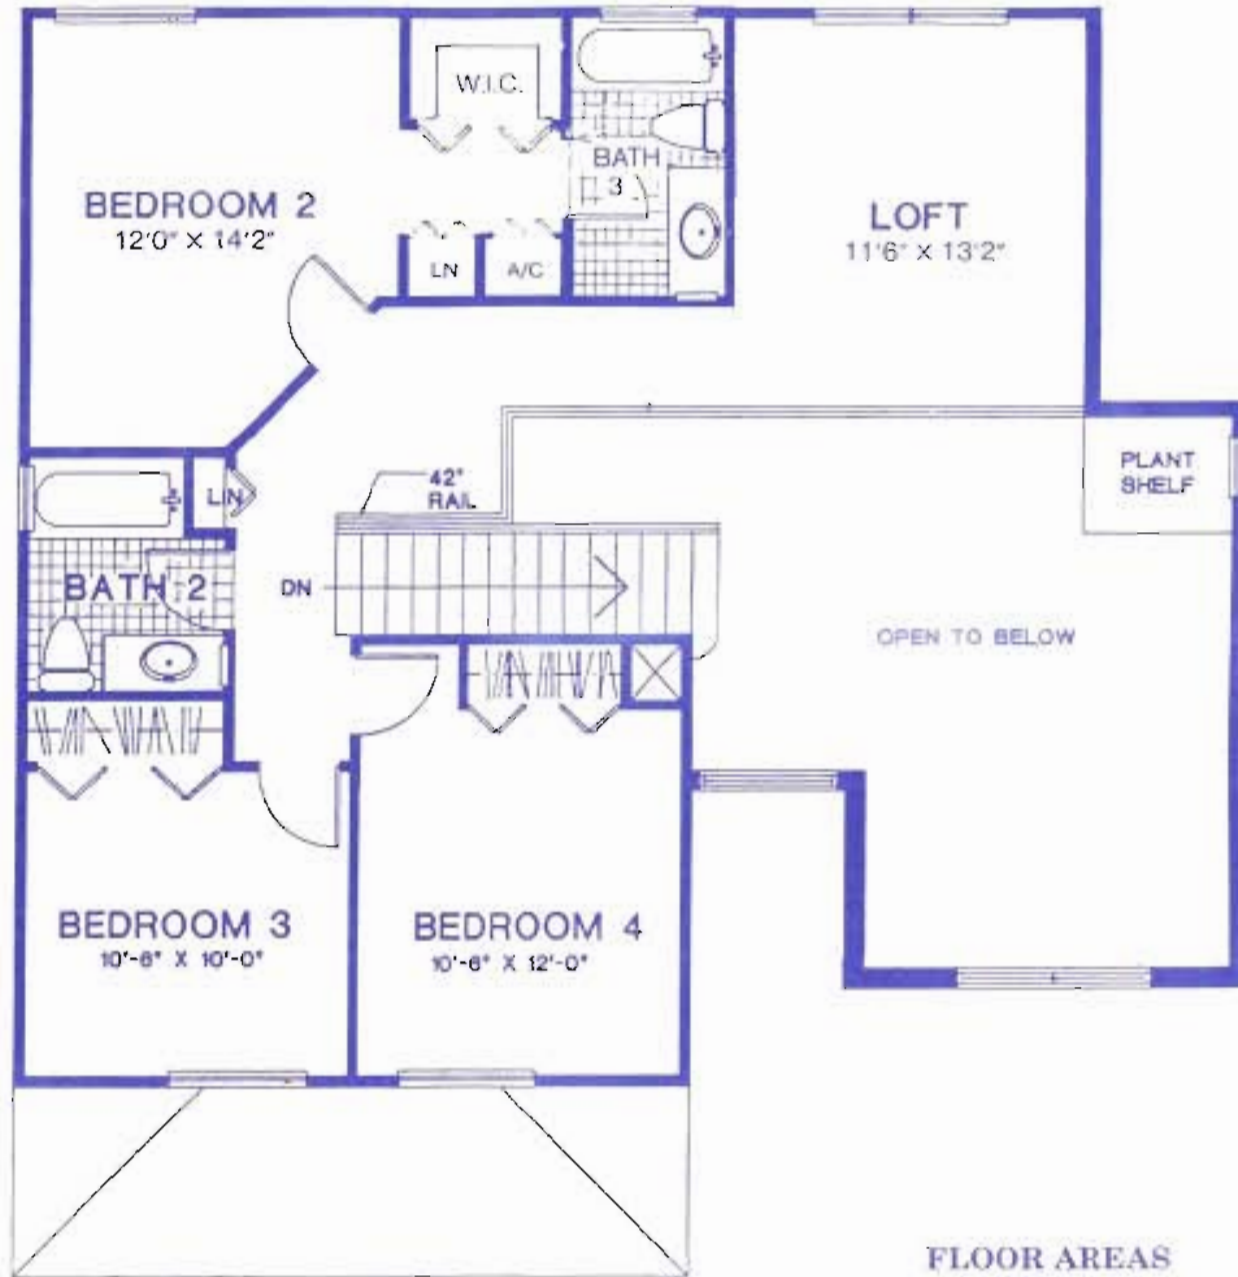

The Antilles/33

ENCLAVE

AT

SILVERLAKES

The Antilles/33
 2-Story, 4 Bedroom, 3½ Bath Home
 With Family Room, 2 Car Garage and Loft

SECOND FLOOR PLAN

FLOOR AREAS	
A/C Square Feet	2797
Total Square Feet	3302

FIRST FLOOR PLAN