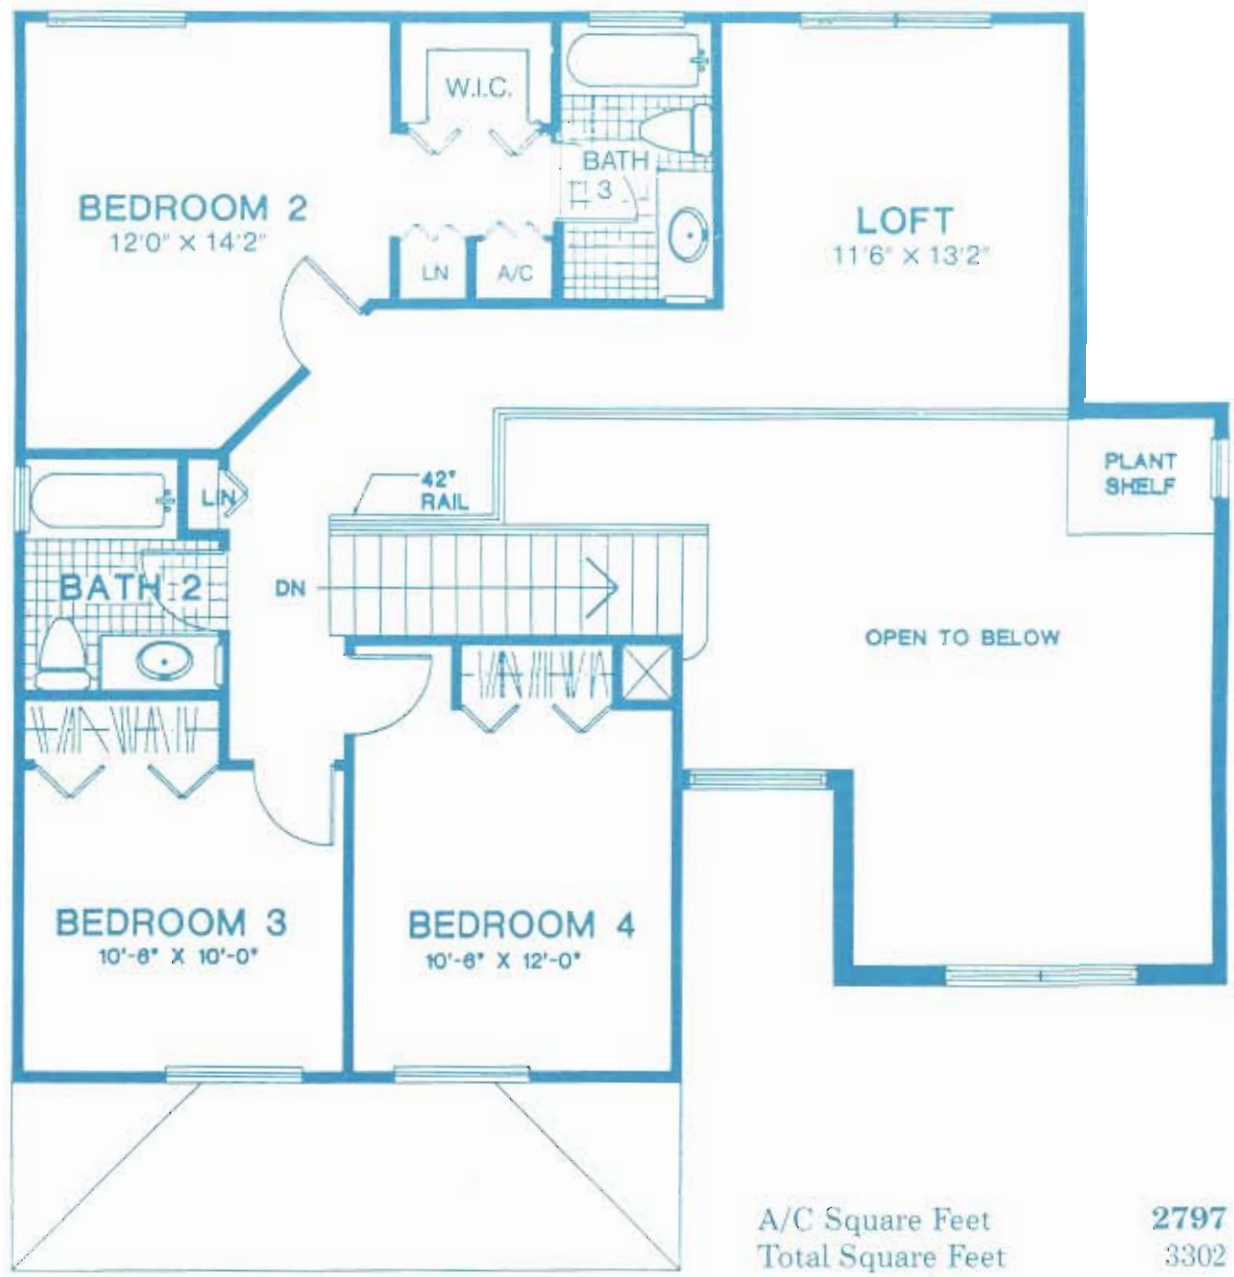

The Antilles/33

CRYSTAL BAY & CRYSTAL SHORES

AT
SILVERLAKES

A Private Gated Neighborhood

The Antilles/33

2-Story, 4 Bedroom, 3½ Bath Home
With Family Room, 2 Car Garage and Loft

A/C Square Feet: 2797
Total Square Feet: 3302

SECOND FLOOR PLAN

FIRST FLOOR PLAN

Please refer to brochure for Standard Feature List.

All illustrations shown in this brochure are artist's renderings.
All dimensions shown are approximate and are subject to change without notice.
All plans, prices, features and appliances are subject to change without notice.