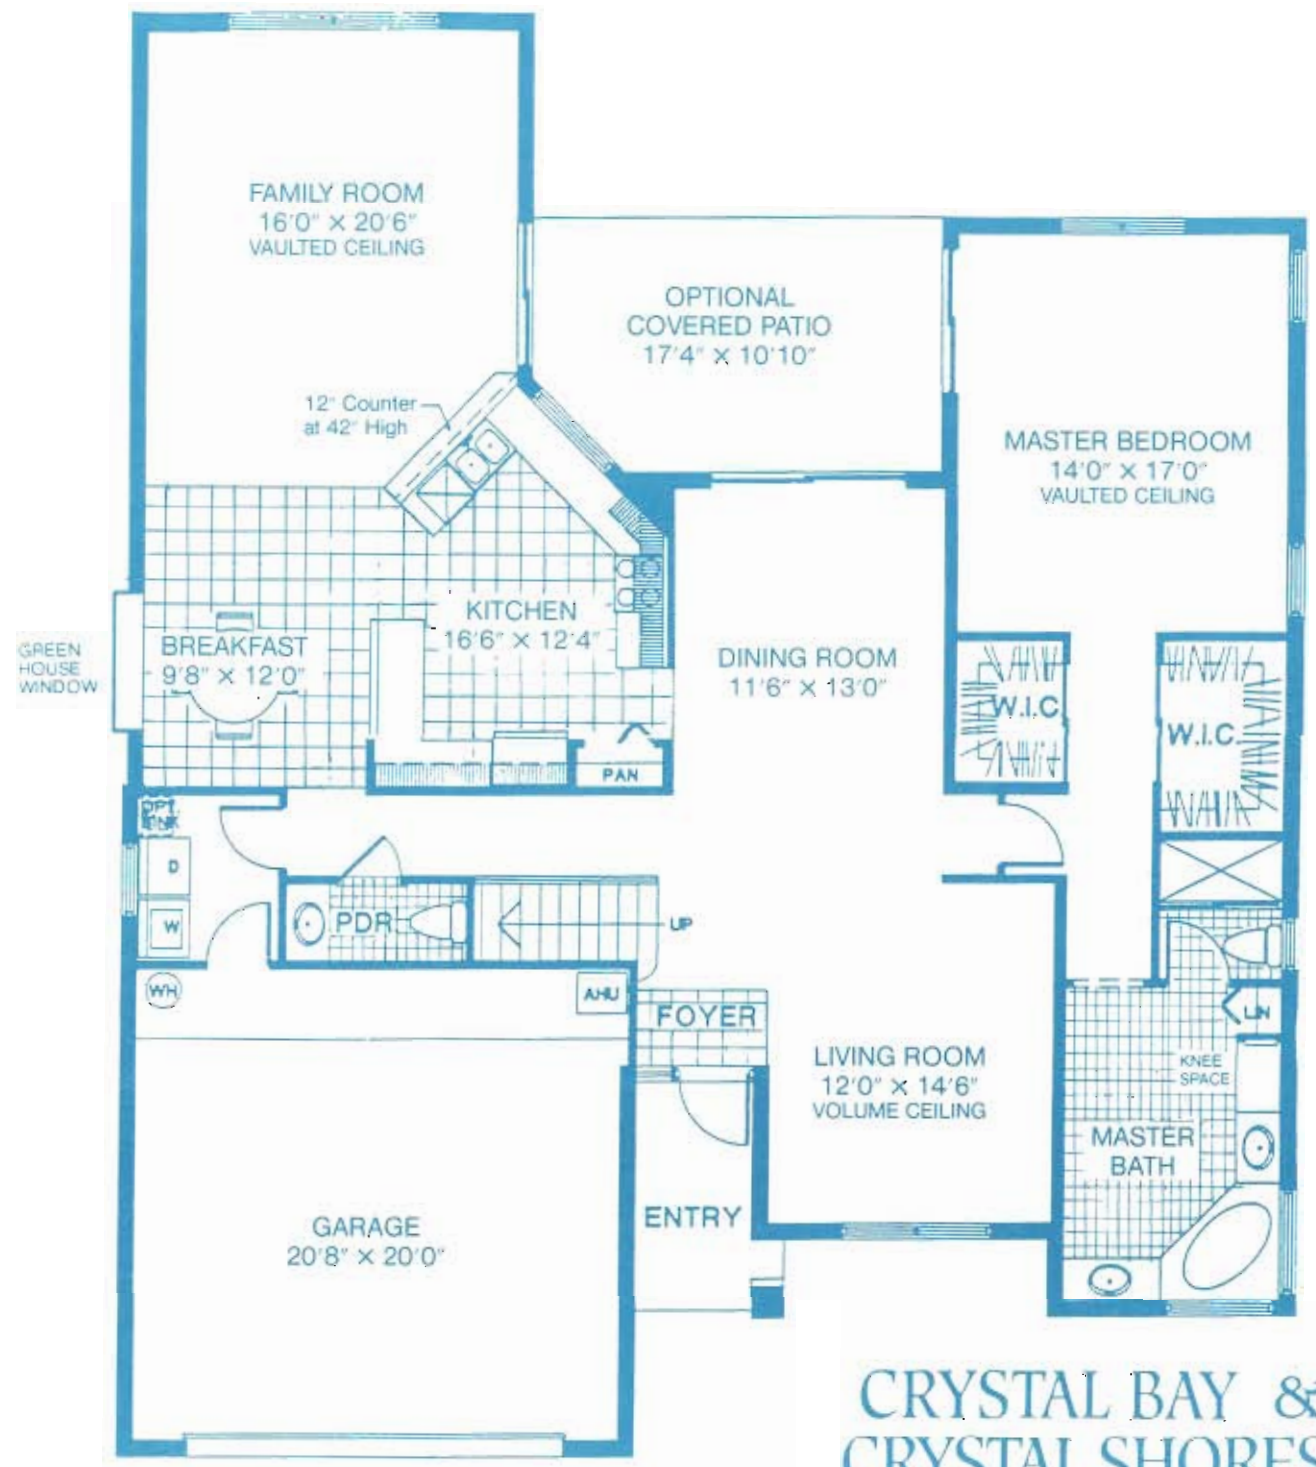

The Antilles/33

CRYSTAL BAY & CRYSTAL SHORES

AT
SILVERLAKES

A Private Gated Neighborhood

The Antilles/33

2-Story, 4 Bedroom, 3½ Bath Home
With Family Room, 2 Car Garage and Loft

A/C Square Feet: 2797
Total Square Feet: 3302

SECOND FLOOR PLAN

FIRST FLOOR PLAN

Please refer to brochure for Standard Feature List.

All illustrations shown in this brochure are artist's renderings.
All dimensions shown are approximate and are subject to change without notice.
All plans, prices, features and appliances are subject to change without notice.