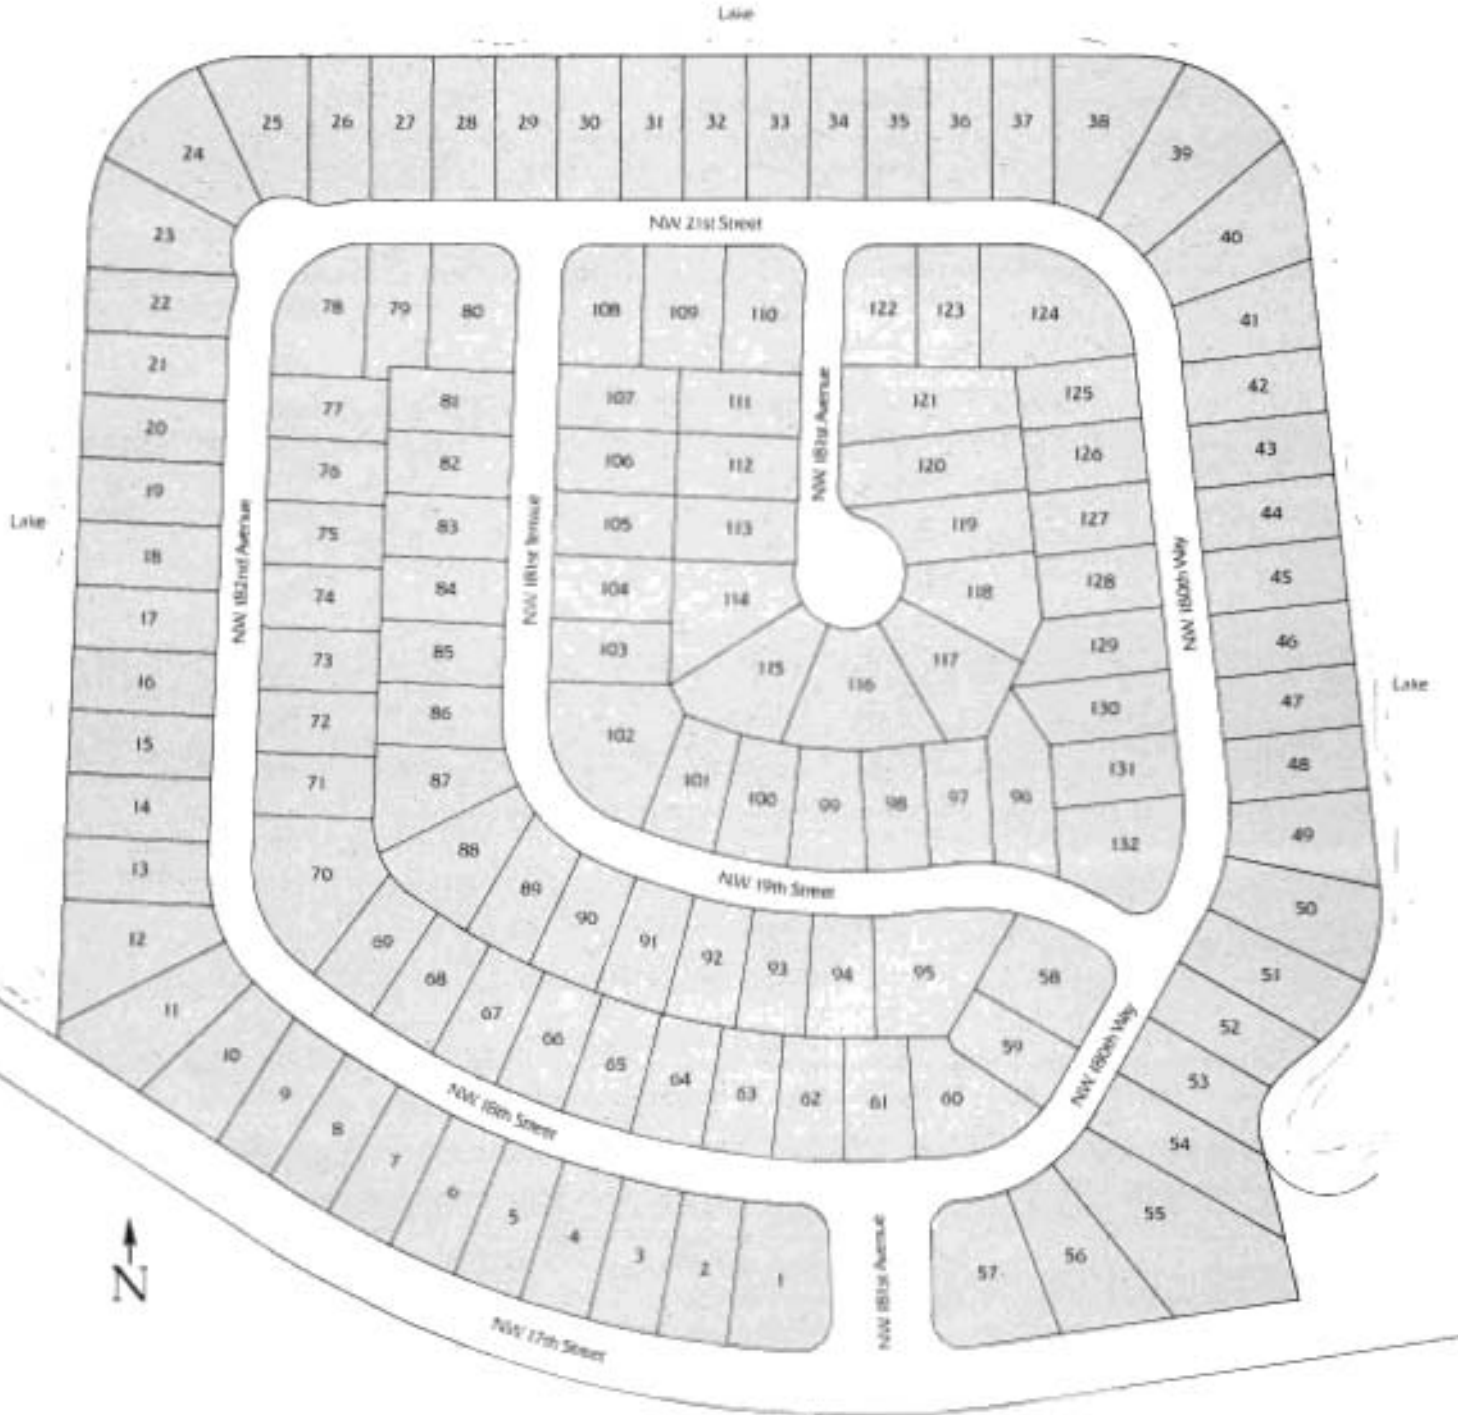

BRITTANY BAY

Site Plan

954-818-6092

TroyWilson@kw.com

www.TheWilsonRealEstateGroup.com

SILVERLAKES