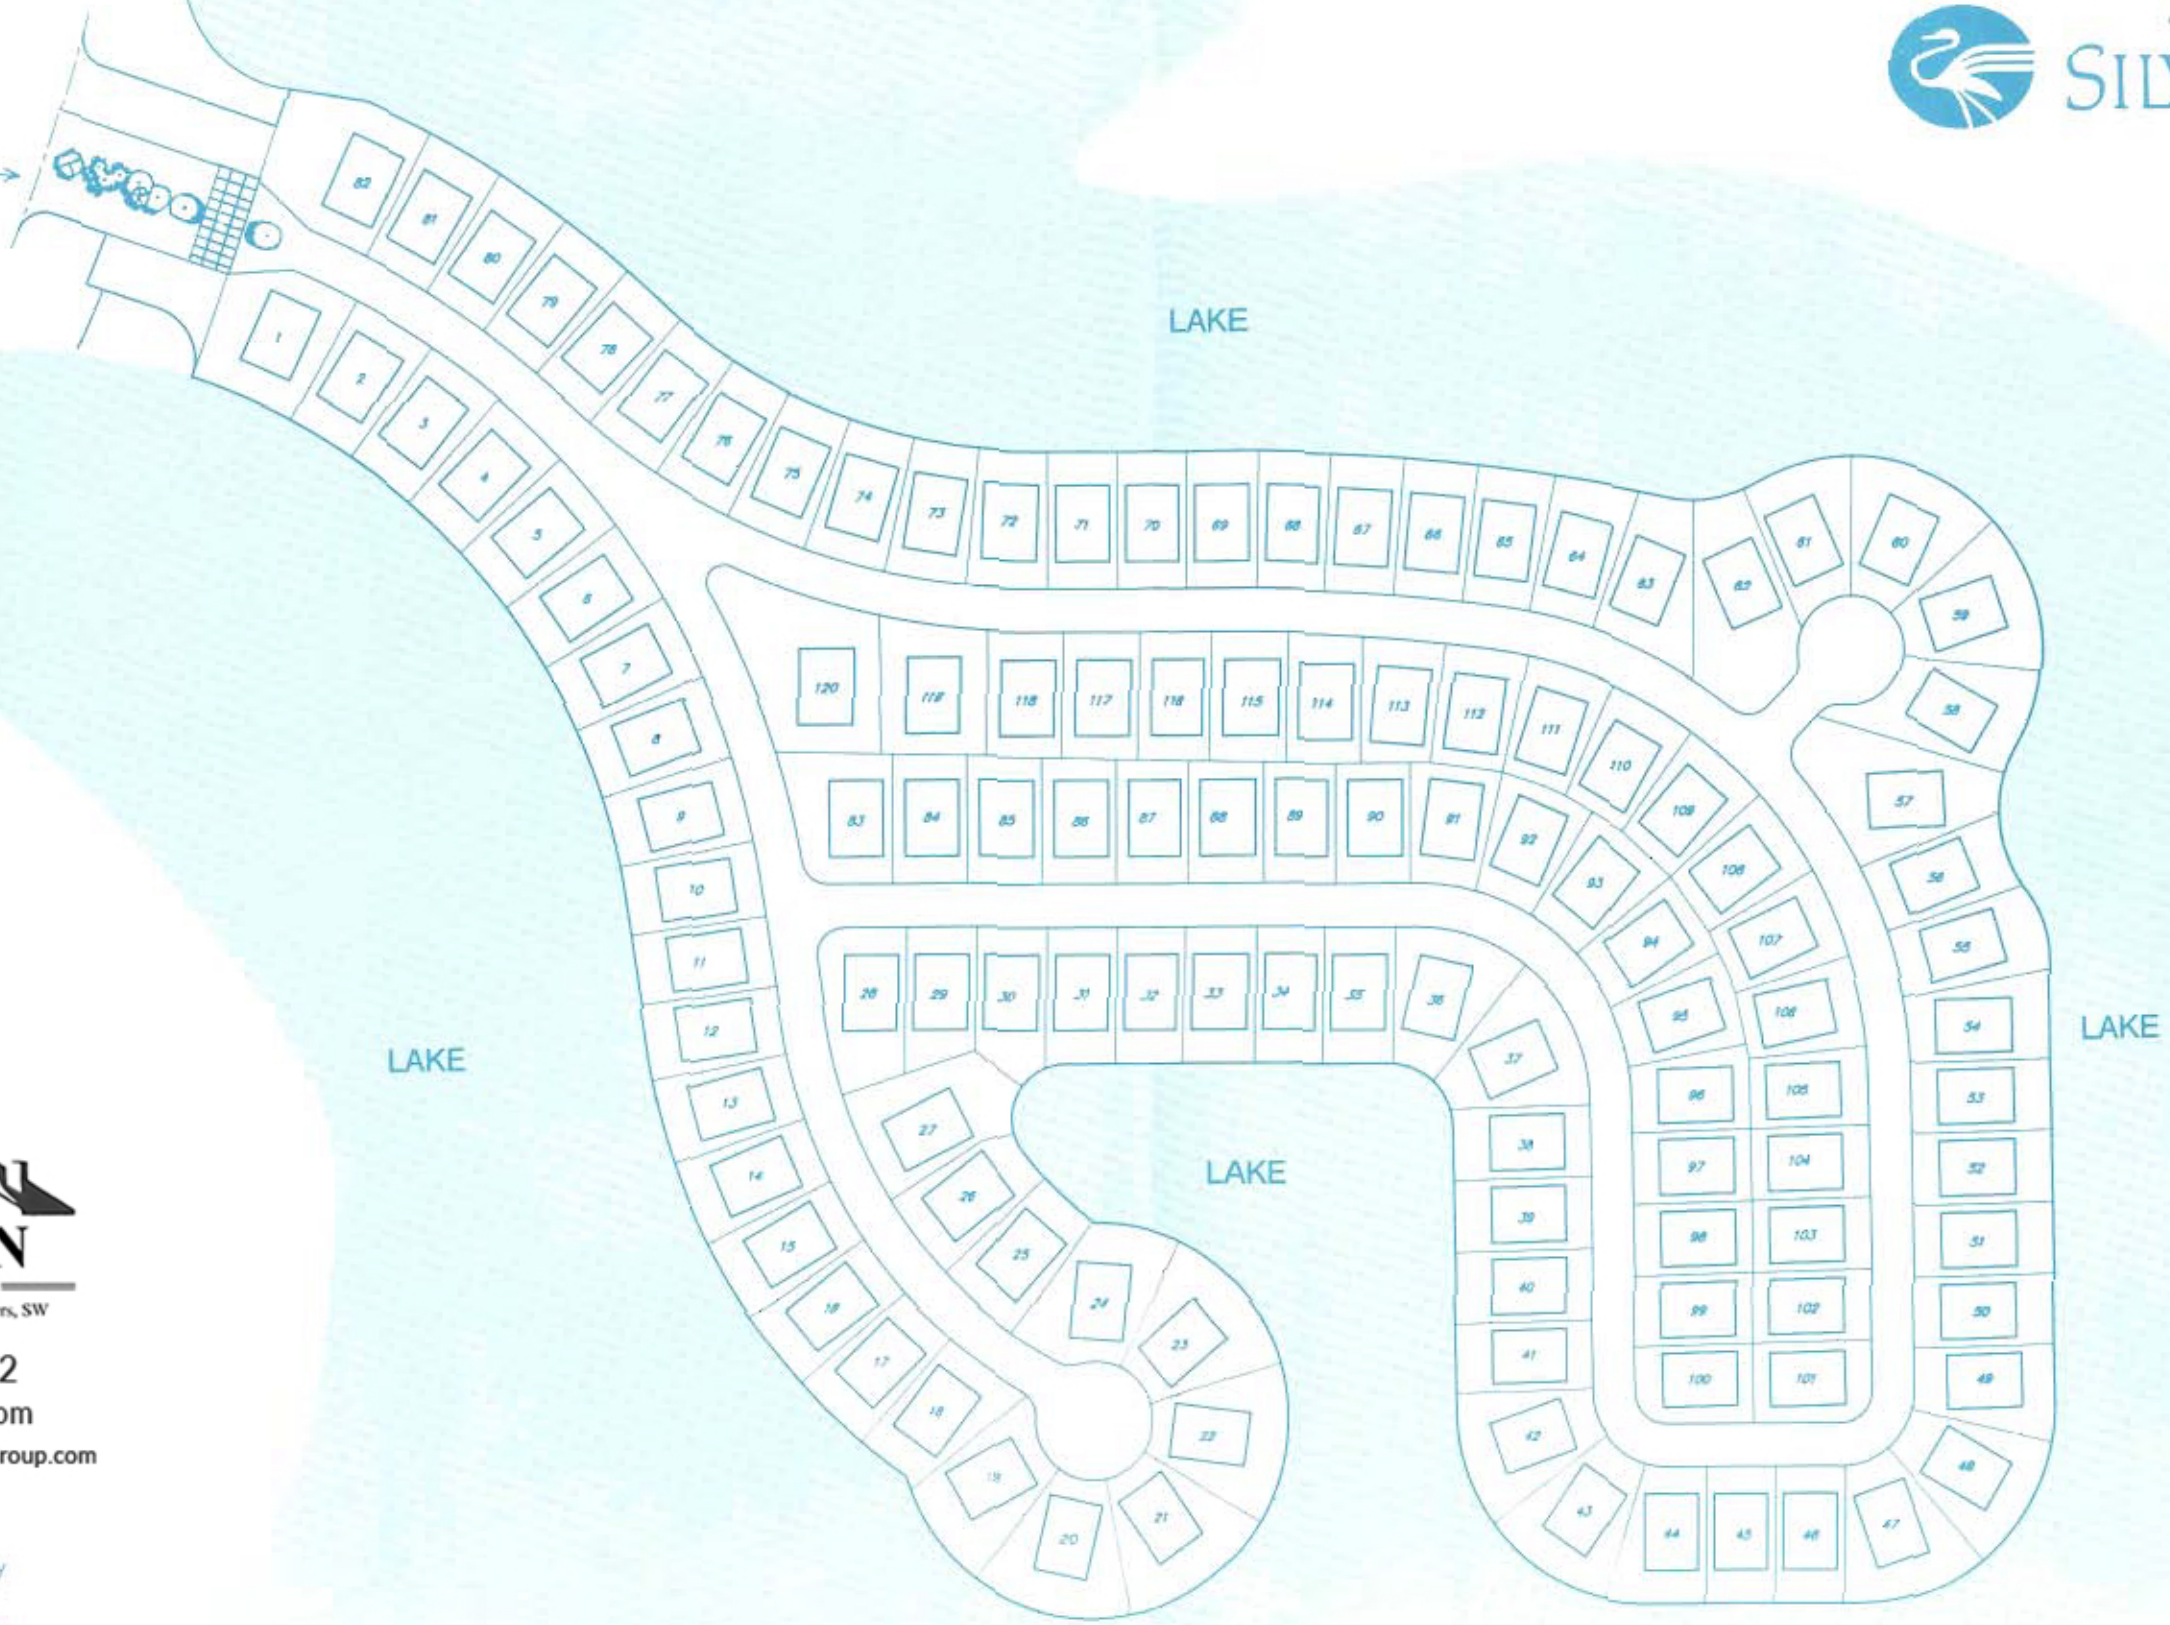

CRYSTAL SHORES

Gated
Entryway

954-818-6092

TroyWilson@kw.com

www.TheWilsonRealEstateGroup.com

Building locations and roadways may change as construction progresses.

Illustrations are artists rendering only and subject to change without notice.

SITE PLAN